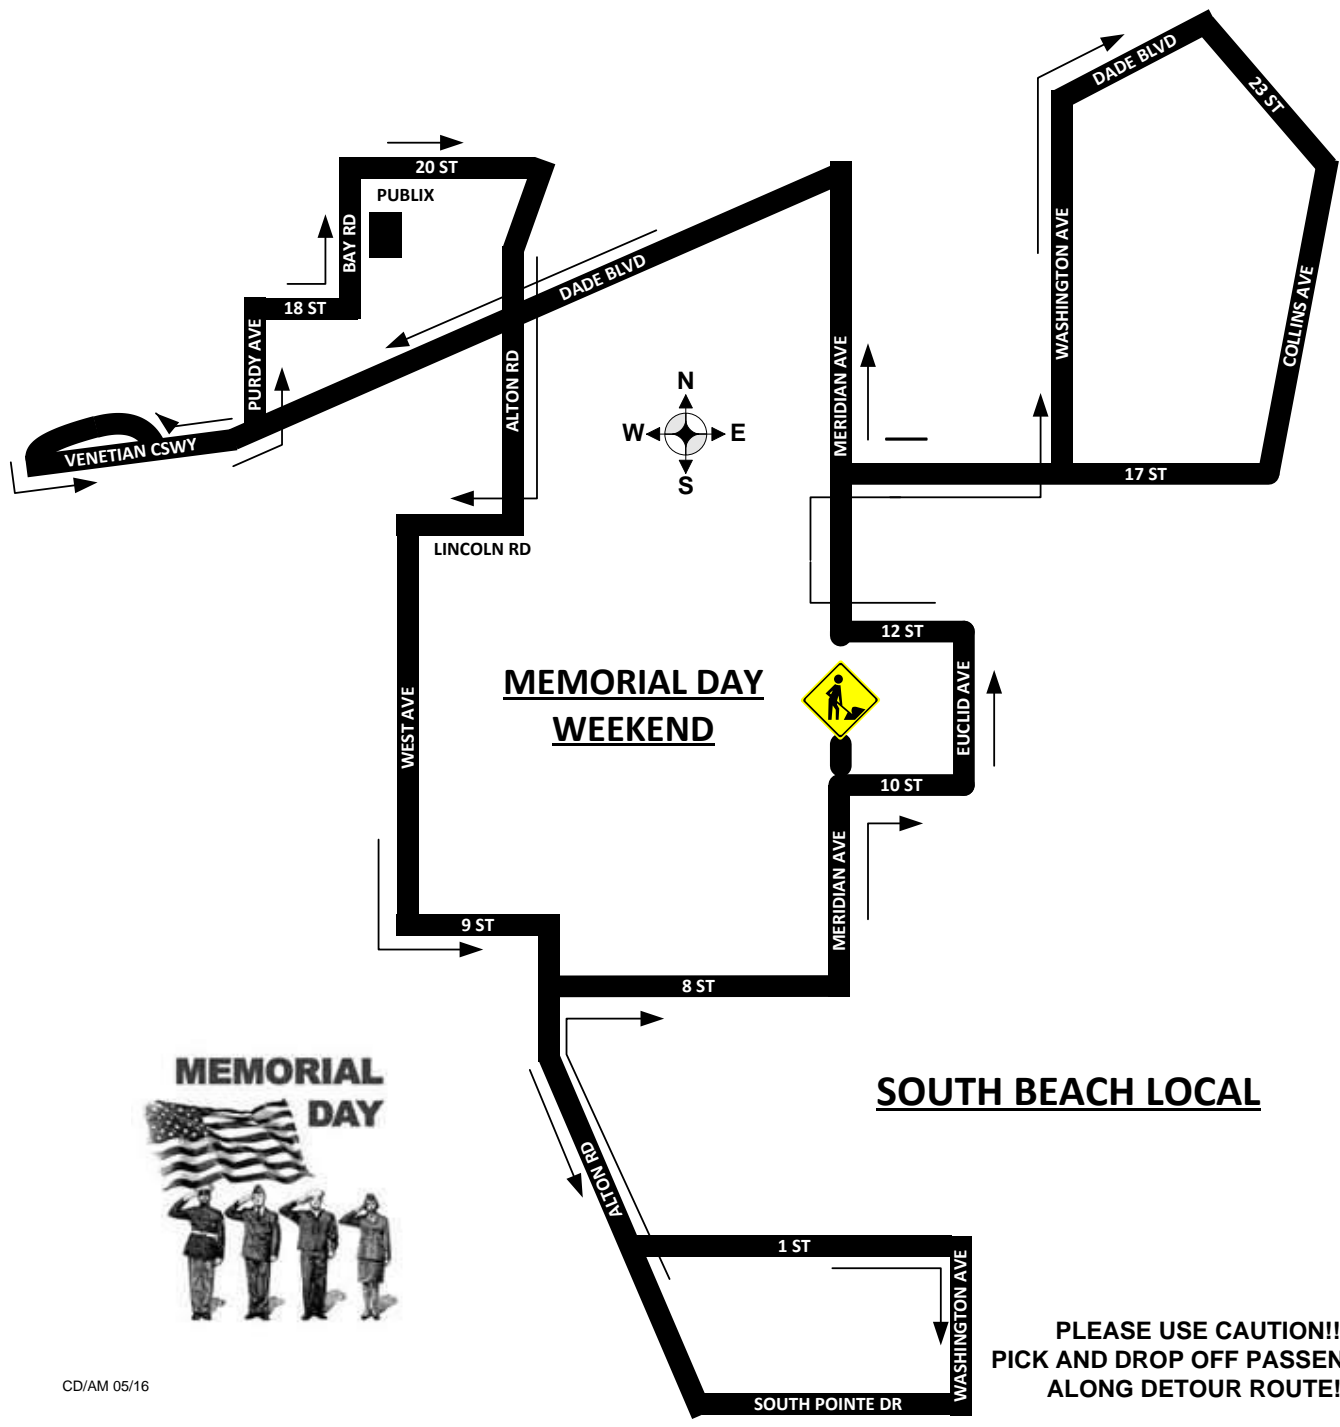

# ROUTE 123 COUNTERCLOCKWISE

DETOURS IN EFFECT FROM  
6:30PM FRIDAY MAY 26 TO  
4:00AM MONDAY MAY 29, 2017

SOUTH BEACH LOCAL

**PLEASE USE CAUTION!!!  
PICK AND DROP OFF PASSENGERS  
ALONG DETOUR ROUTE!!!**