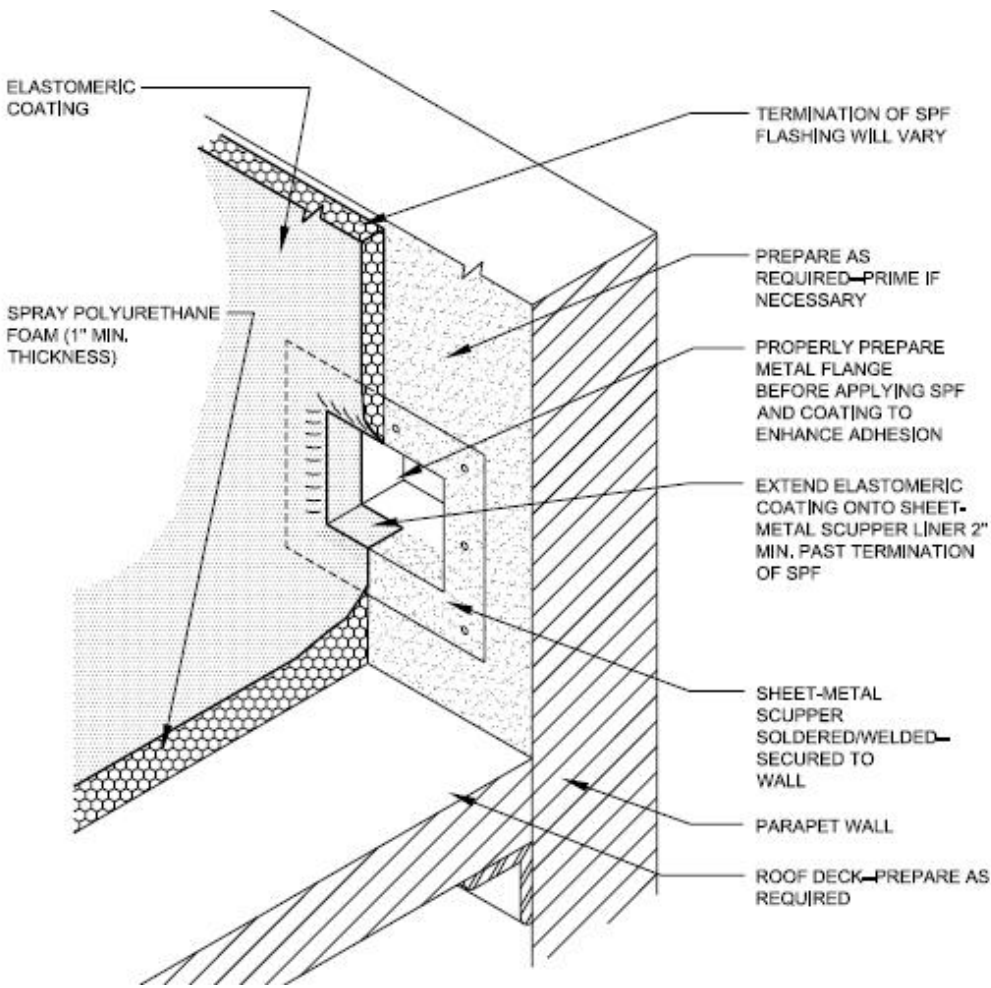

SPF Through Wall Overflow Scupper

Parapet Wall Height: Ft.

Over Flow Scupper Size:

Height above low point of roof:

 Inches