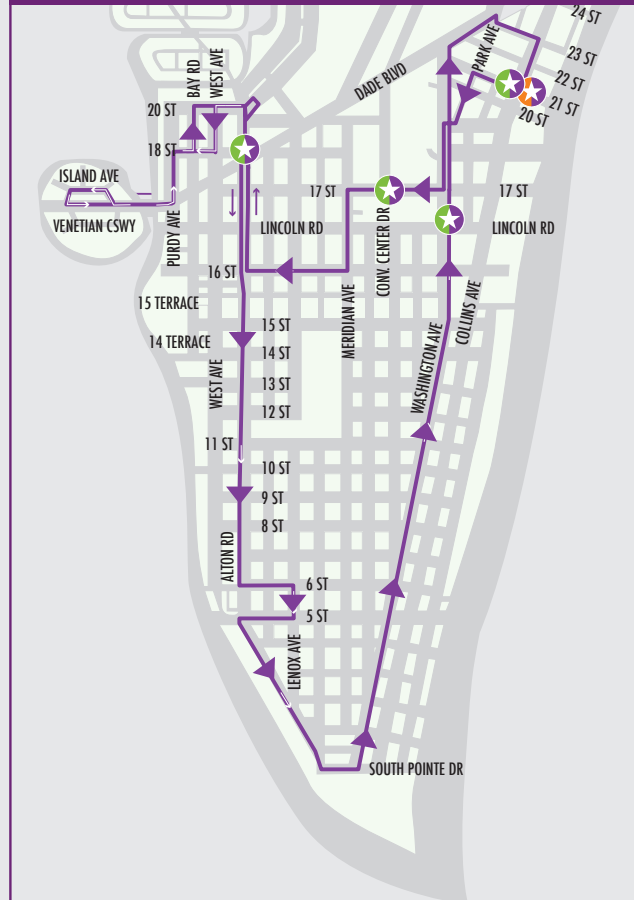

MIAMI BEACH TROLLEY

LEGEND

- NORTH BEACH LOOP
- COLLINS EXPRESS
- MIDDLE BEACH LOOP
- SOUTH BEACH LOOPS

TRANSFER POINTS

- NORTH BEACH LOOP
- COLLINS EXPRESS
- MIDDLE BEACH LOOP
- SOUTH BEACH LOOPS

See detailed route maps for South Beach Loops ▶

For a full list of trolley stops visit: miamibeachtrolley.com

SOUTH BEACH LOOP - A

(Clockwise - Approximately 20 minutes)

SOUTH BEACH LOOP - B

(Counter Clockwise - Approximately 20 minutes)

SOUTH BEACH LOOP - VIA 10 ST

(Approximately 35 minutes)