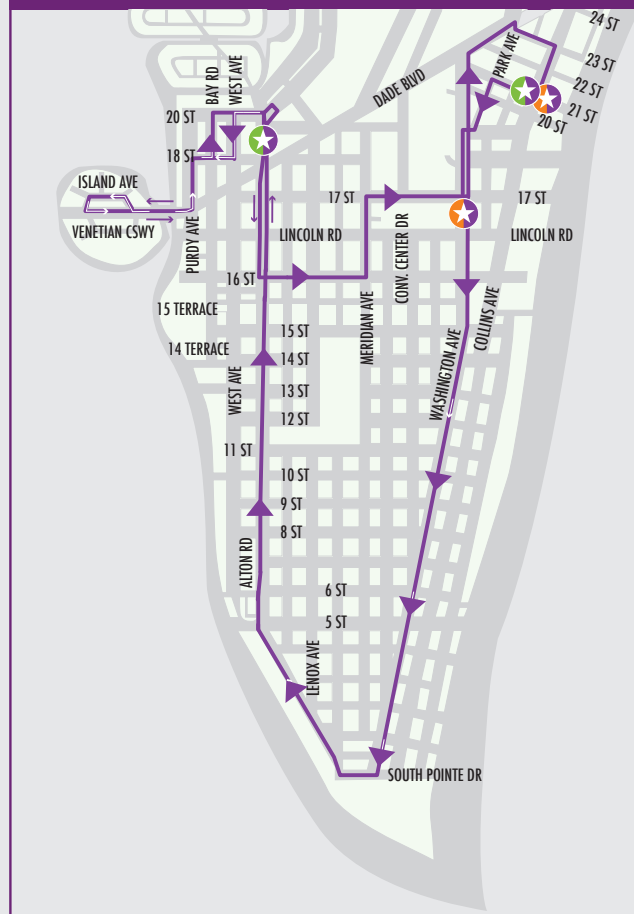

MIAMI BEACH TROLLEY

LEGEND

- NORTH BEACH LOOP
- COLLINS EXPRESS
- MIDDLE BEACH LOOP
- SOUTH BEACH LOOPS

TRANSFER POINTS

- NORTH BEACH LOOP
- COLLINS EXPRESS
- MIDDLE BEACH LOOP
- SOUTH BEACH LOOPS

See detailed route maps for South Beach Loops ▶

For a full list of trolley stops visit: miamibeachtrolley.com

SOUTH BEACH LOOP - A

(Clockwise - Approximately 20 minutes)

SOUTH BEACH LOOP - B

(Counter Clockwise - Approximately 20 minutes)

SOUTH BEACH LOOP - VIA 10 ST

(Approximately 35 minutes)