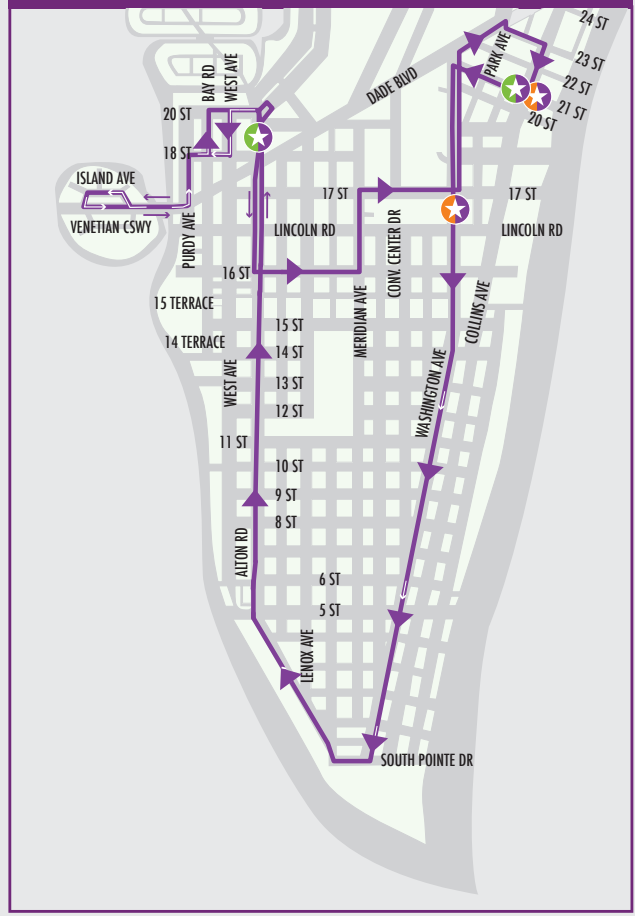

## LEGEND

- NORTH BEACH LOOP**
- COLLINS EXPRESS**
- MIDDLE BEACH LOOP**
- SOUTH BEACH LOOPS**

## TRANSFER POINTS

- COLLINS EXPRESS**
- MIDDLE BEACH LOOP**
- SOUTH BEACH LOOPS**
- SOUTH BEACH LOOPS**

See detailed route maps for South Beach Loops ▶

### SOUTH BEACH LOOP - A (Clockwise - Approximately 20 minutes)

### SOUTH BEACH LOOP - B (Counter Clockwise - Approximately 20 minutes)