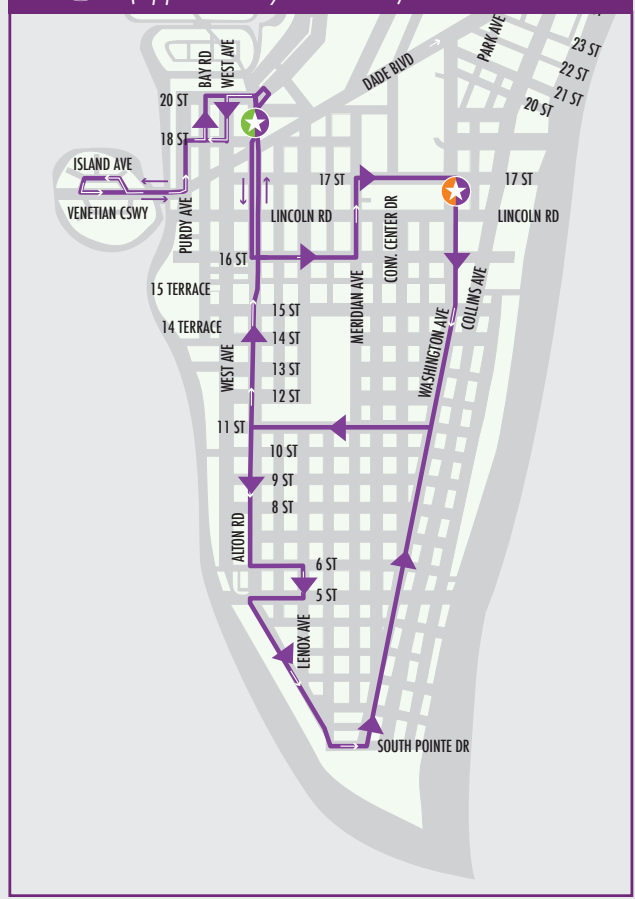

## TRANSFER POINTS

- COLLINS EXPRESS**
- MIDDLE BEACH LOOP**
- SOUTH BEACH LOOPS**
- SOUTH BEACH LOOPS**

See detailed route maps for South Beach Loops ▶

### SOUTH BEACH LOOP - A (Clockwise - Approximately 20 minutes)

### SOUTH BEACH LOOP - VIA 11 ST (Approximately 40 minutes)

### SOUTH BEACH LOOP - B (Counter Clockwise - Approximately 20 minutes)