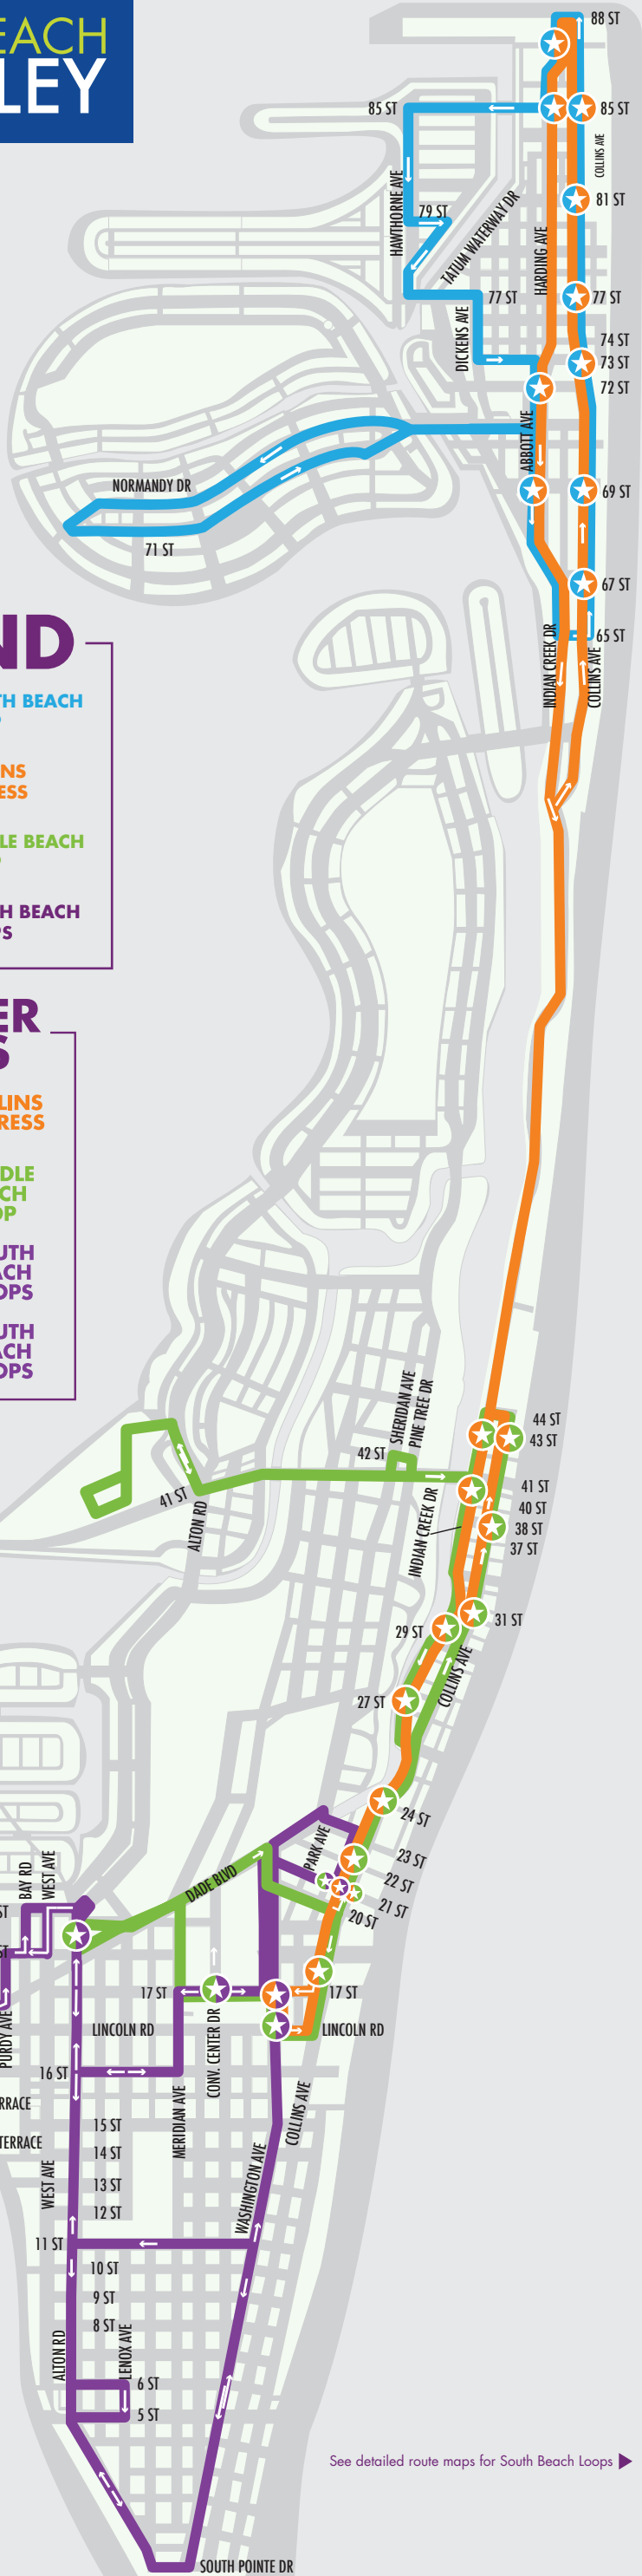

## LEGEND

- NORTH BEACH LOOP**
- COLLINS EXPRESS**
- MIDDLE BEACH LOOP**
- SOUTH BEACH LOOPS**

## TRANSFER POINTS

- COLLINS EXPRESS**
- MIDDLE BEACH LOOP**
- SOUTH BEACH LOOPS**
- SOUTH BEACH LOOPS**

See detailed route maps for South Beach Loops ▶

### SOUTH BEACH LOOP - A (Clockwise - Approximately 20 minutes)

### SOUTH BEACH LOOP - B (Counter Clockwise - Approximately 20 minutes)