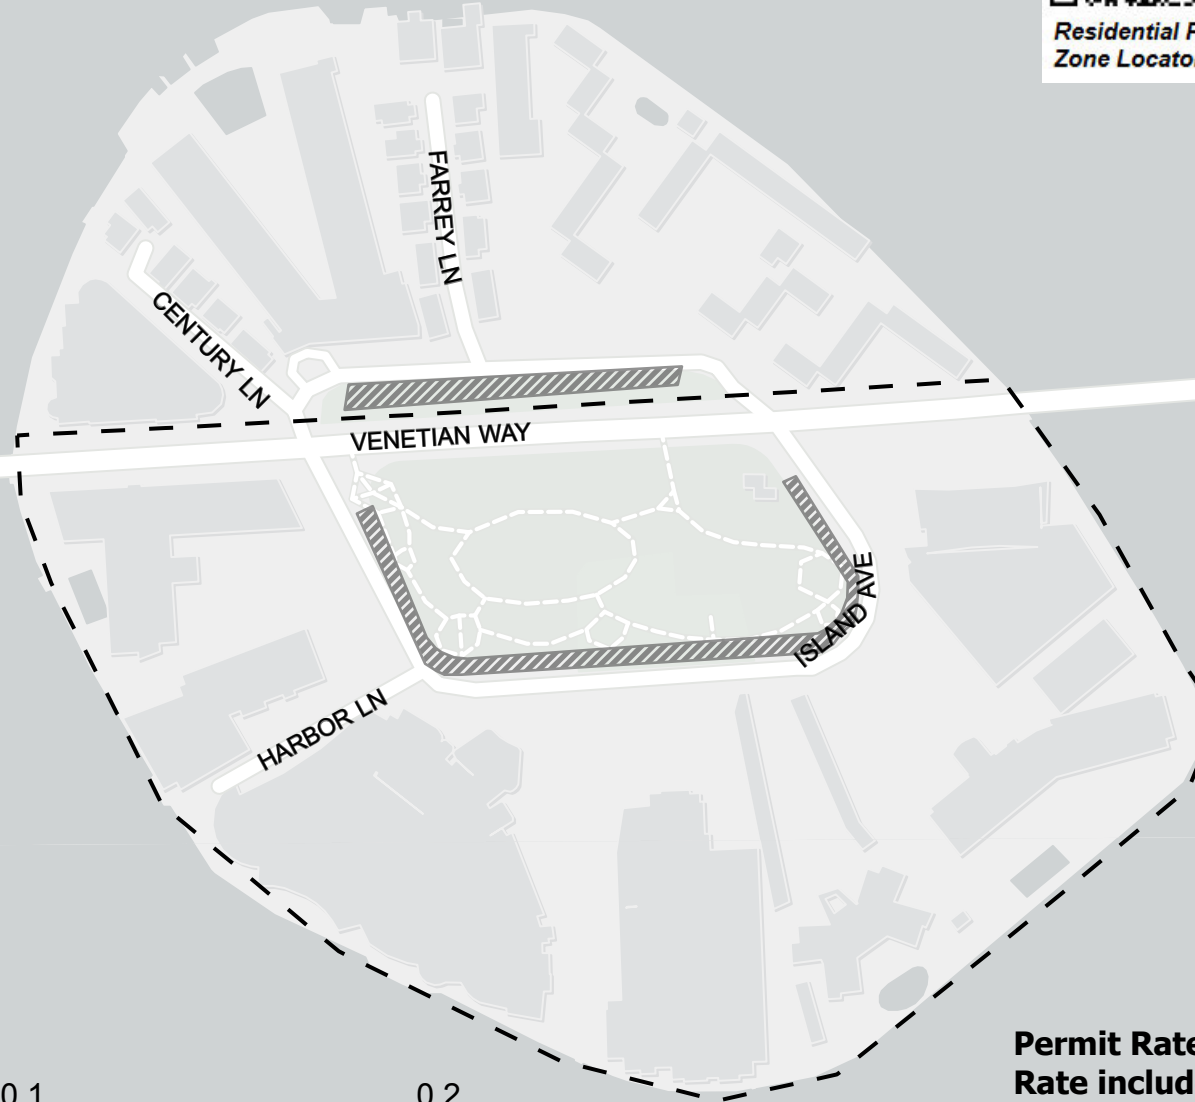

P

MIAMI BEACH
PARKING

Zone 14 - Belle Isle Residential Parking Zone Map

Residential Zone Types

 Restricted Residential Zone

 Address Boundaries

Residential Parking
Zone Locator App

Permit Rate: \$54.60/year
Rate includes sales tax.