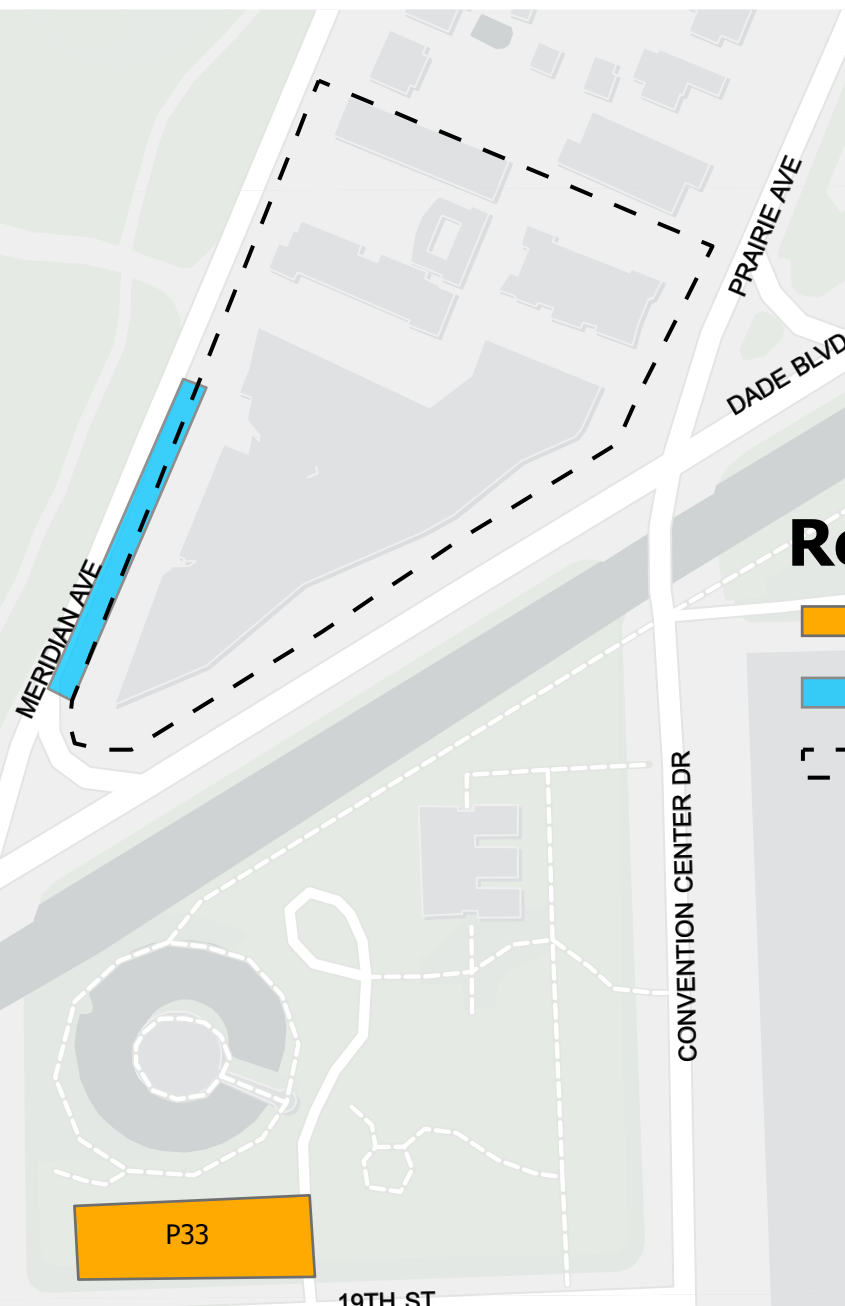

P

MIAMI BEACH  
PARKING

# Zone 17 - Meridian Ave (North Of Dade Blvd) / Bayshore Residential Parking Zone Map