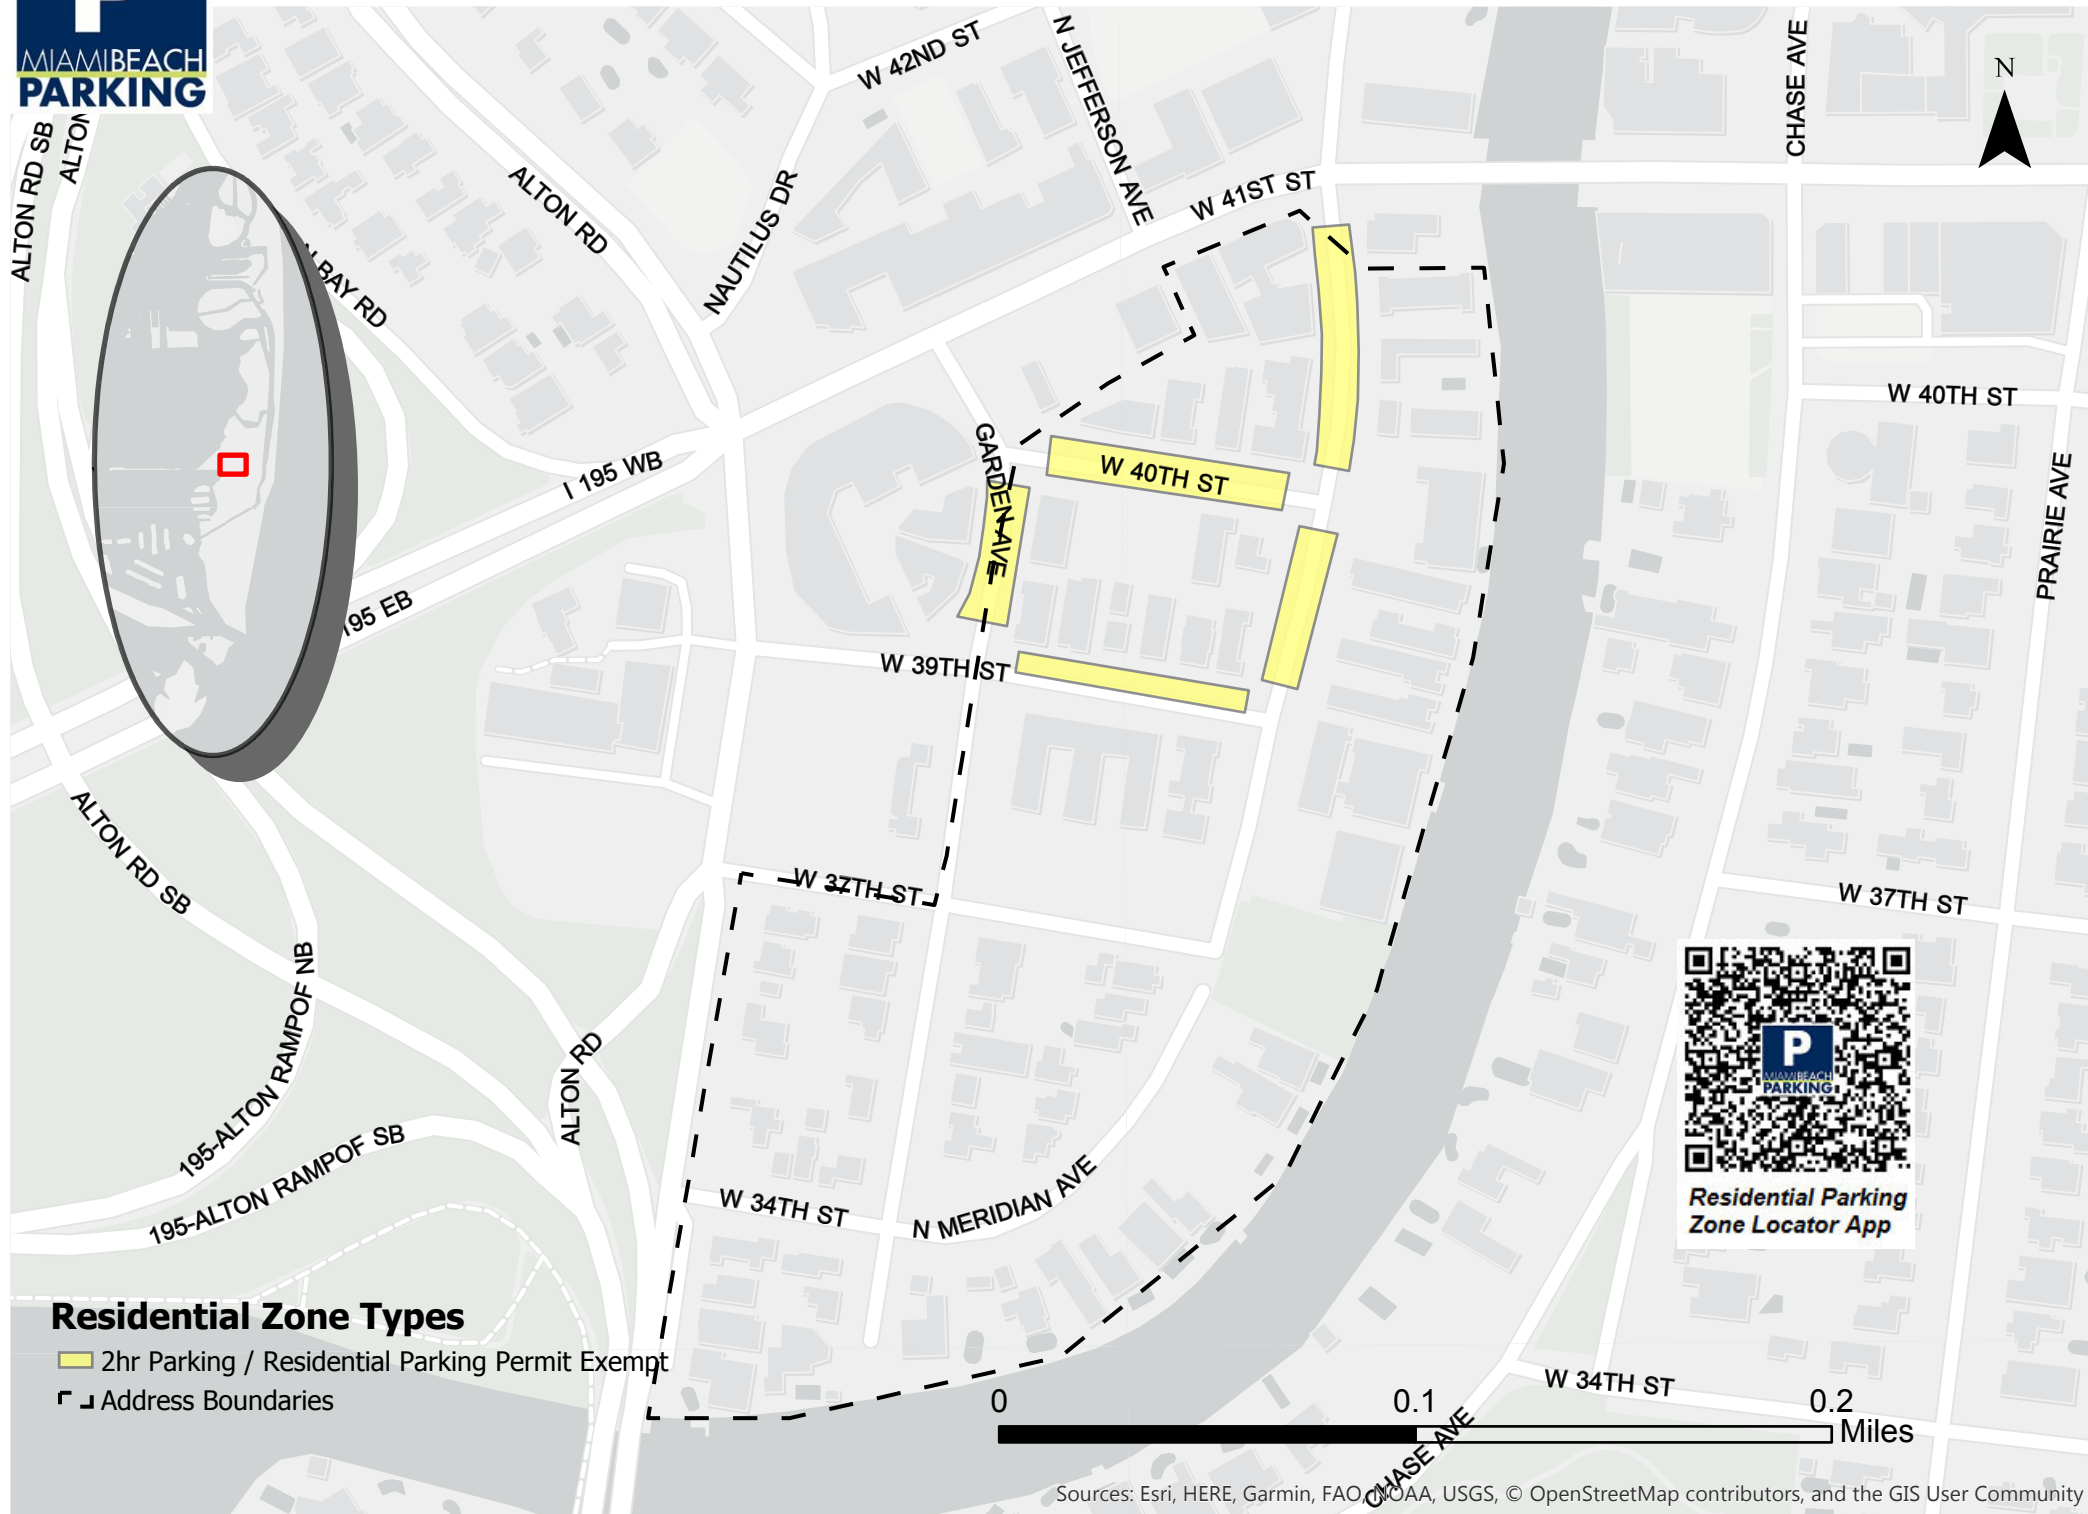

P

MIAMI BEACH
PARKING

Zone 23 - Garden Ave Residential Parking Zone Map

Residential Zone Types

 2hr Parking / Residential Parking Permit Exempt

 Address Boundaries