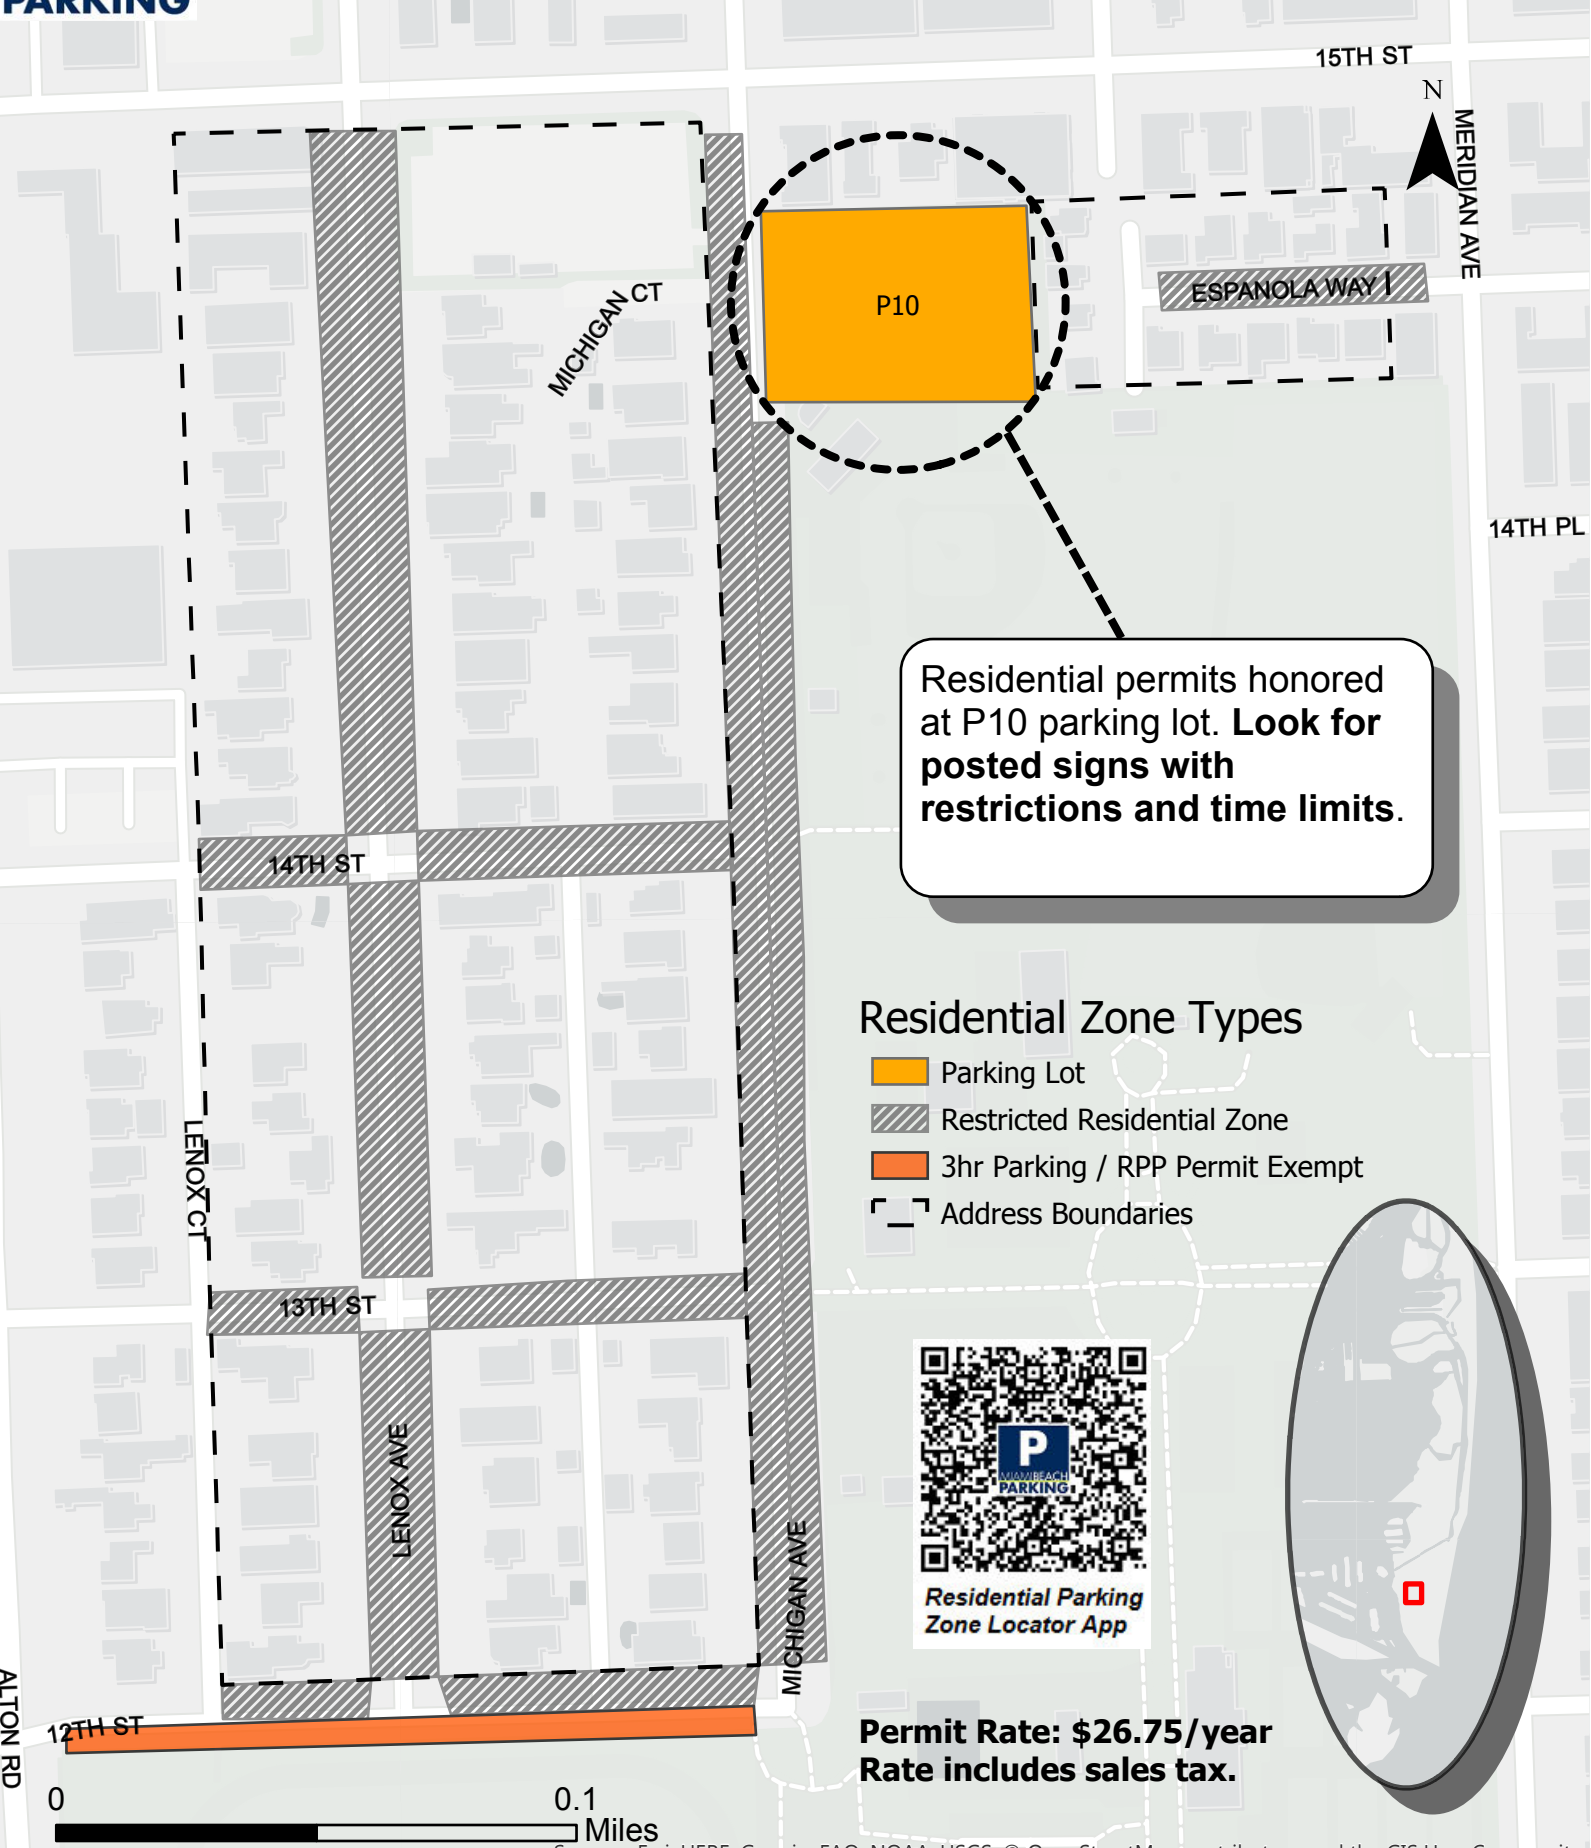

Zone 3 - Flamingo/Michigan Ave Residential Zone Parking Map

Residential permits honored at P10 parking lot. **Look for posted signs with restrictions and time limits.**

Residential Zone Types

-  Parking Lot
-  Restricted Residential Zone
-  3hr Parking / RPP Permit Exempt
-  Address Boundaries

Residential Parking Zone Locator App

Permit Rate: \$26.75/year
Rate includes sales tax.