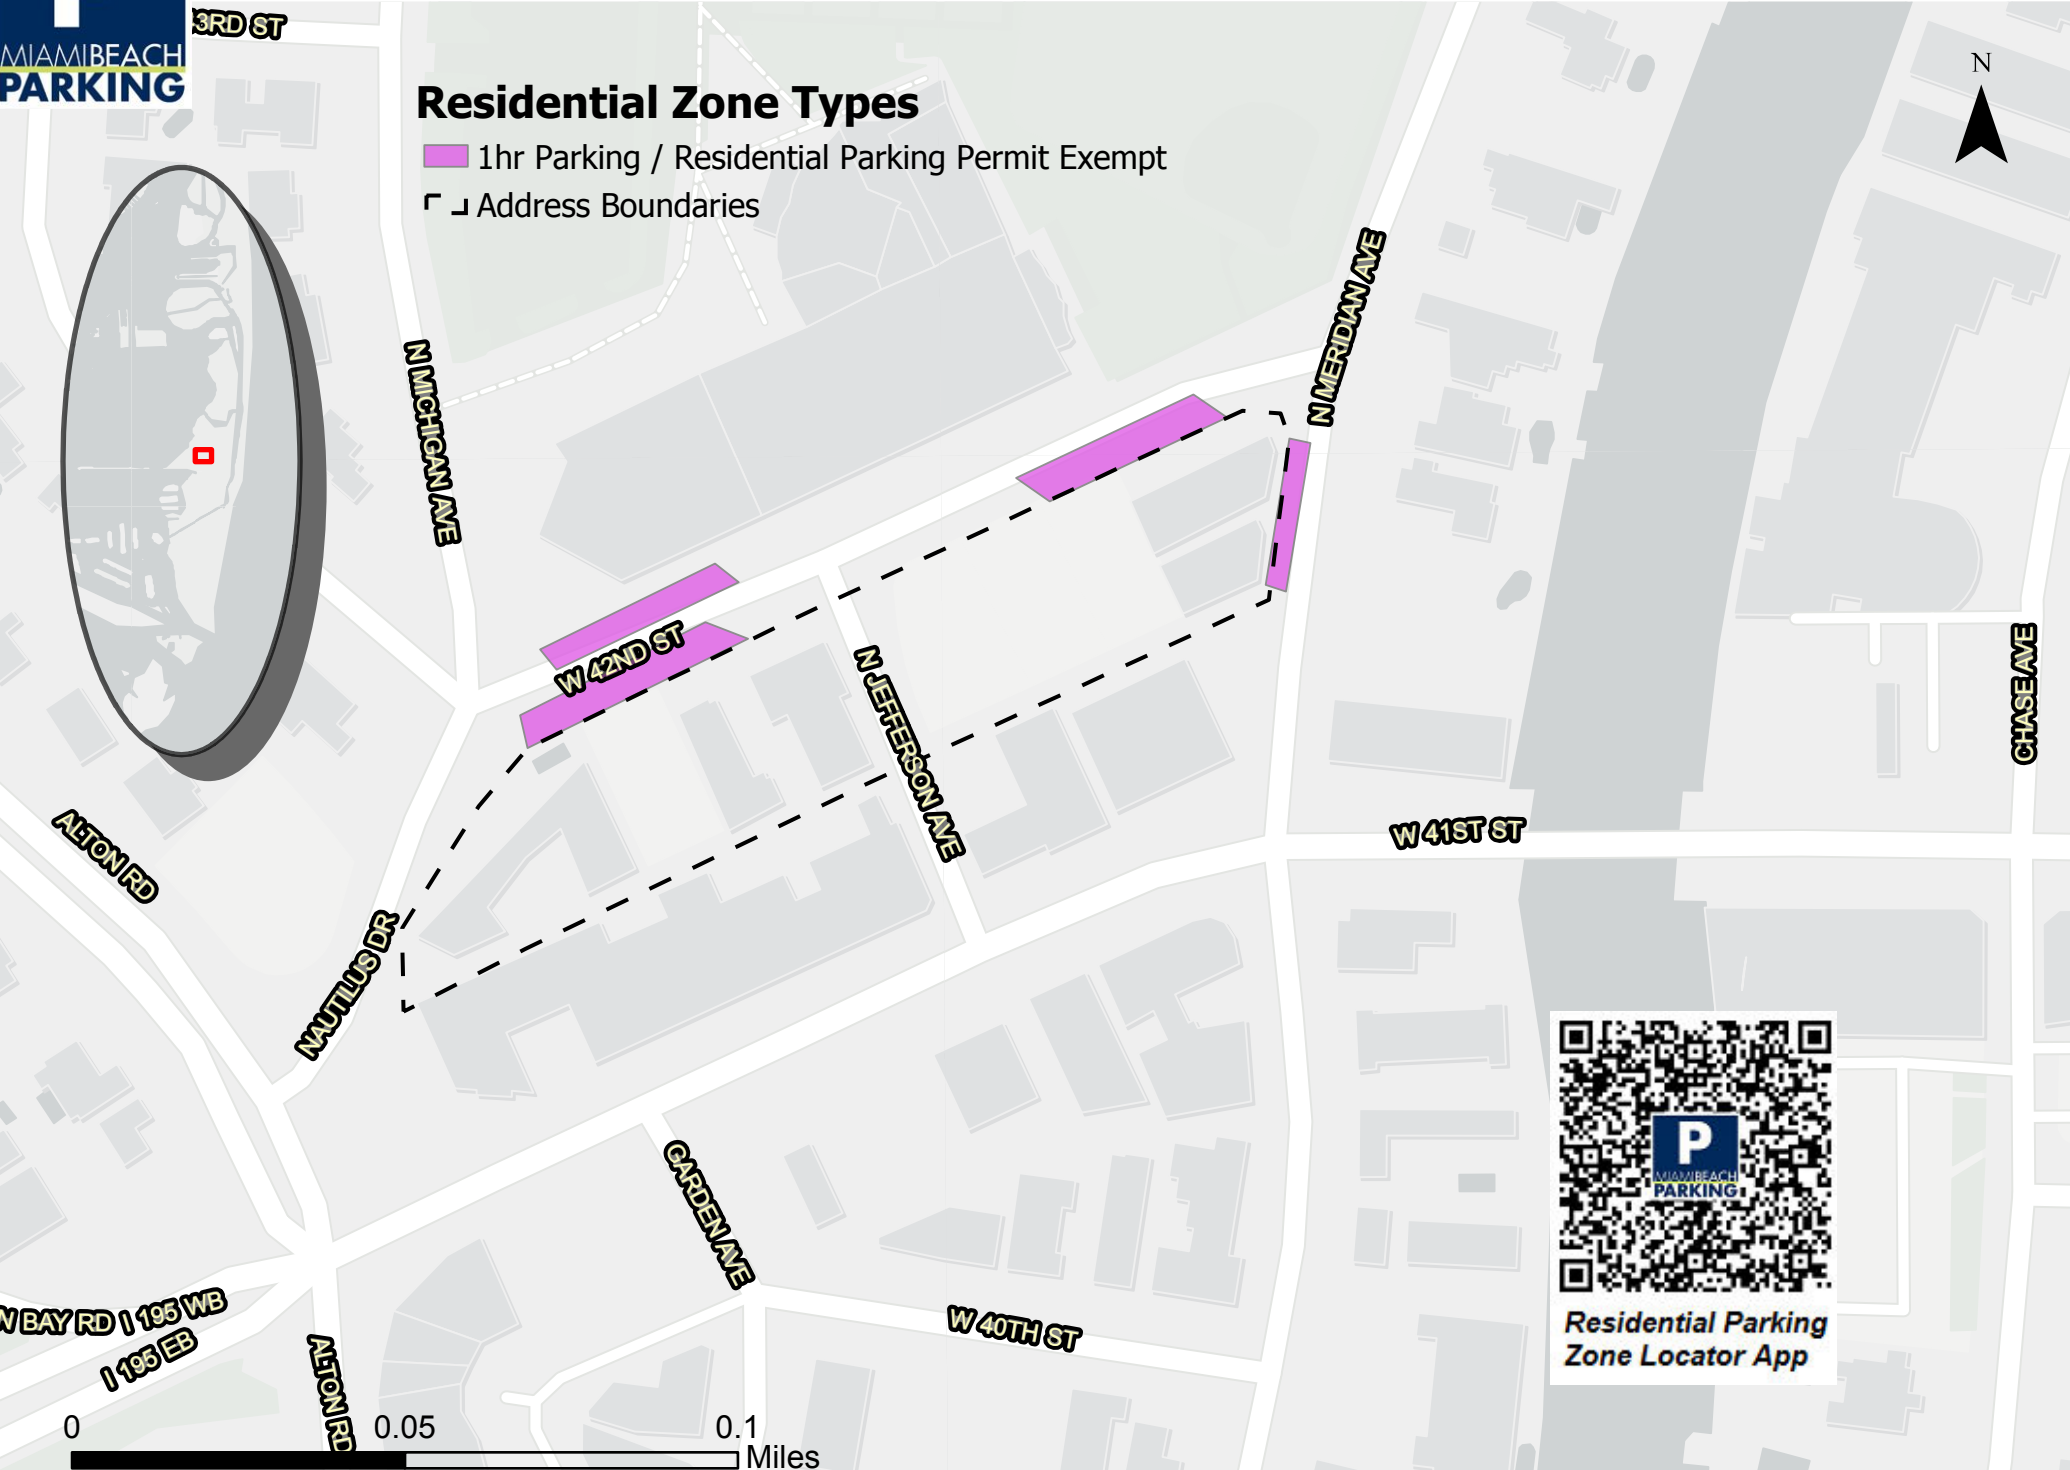

Zone 22 - Nautilus Dr Residential Parking Zone Map

Residential Zone Types

-  1hr Parking / Residential Parking Permit Exempt
-  Address Boundaries

Residential Parking
Zone Locator App