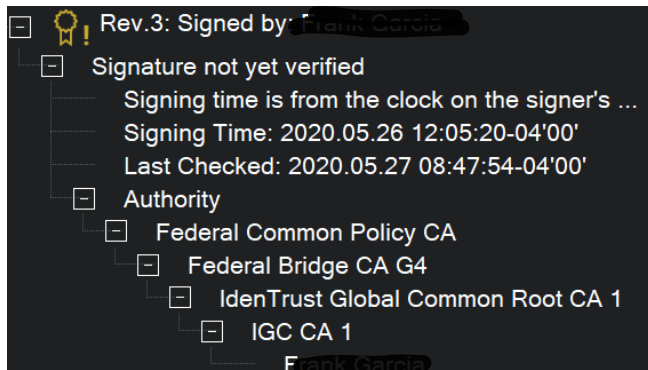

If anybody has seen the same plan before and made any changes, like rotating the image, the icon will change color to , meaning somebody altered the document, or the signature is invalid.

Do not rotate or add even a space, just verify the signature and that all pages are included and close the file without saving, leaving it as received.

In this example, the the Certificate Authority cannot certify the author's name

This is an example of invalid signature, created by the user. When expanding the certificate icon  it shows the authority is the person signing. This signature is not verified by a valid CA and invalid.