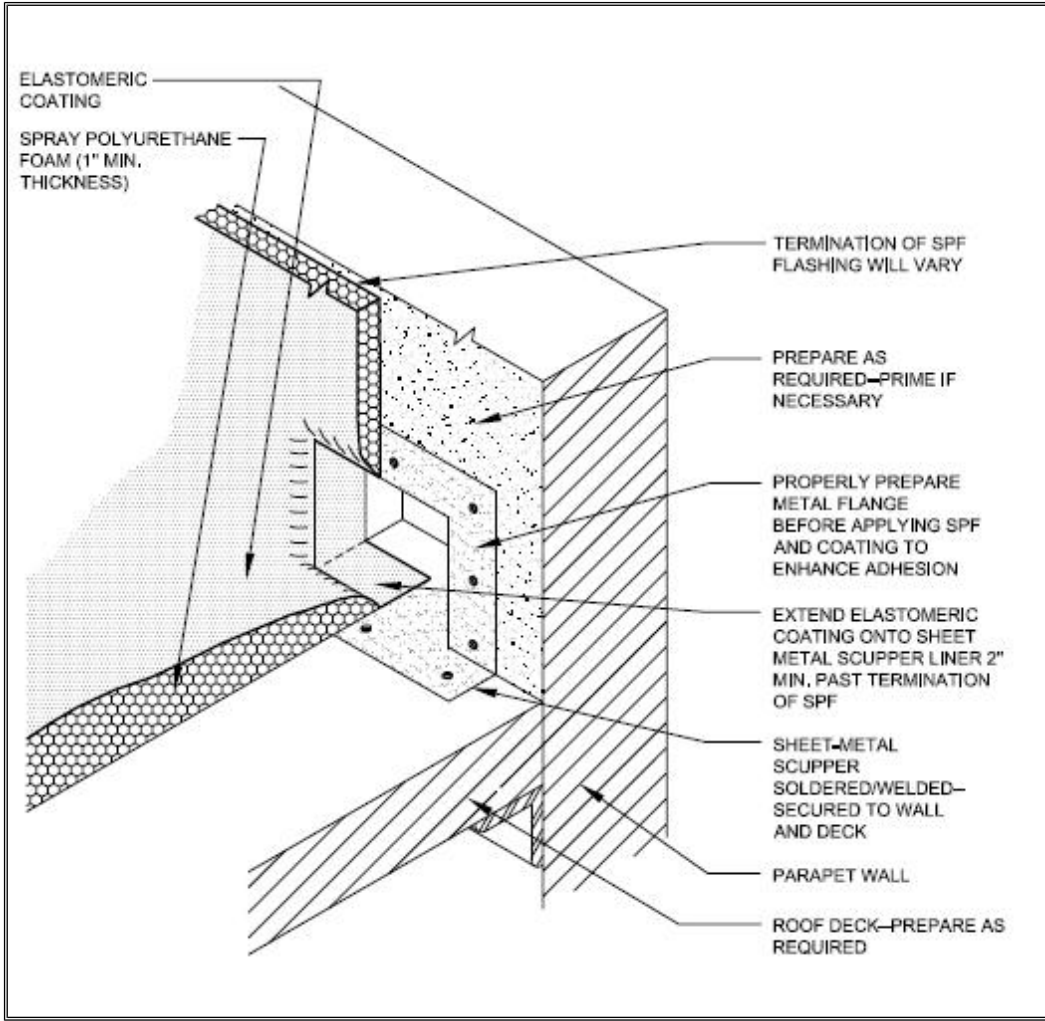

MIAMI BEACH

City of Miami Beach HVHZ Electronic Roof Permit Form

SPF Through Wall Scupper

Parapet Wall Height: Ft.
Wall Scupper Size: