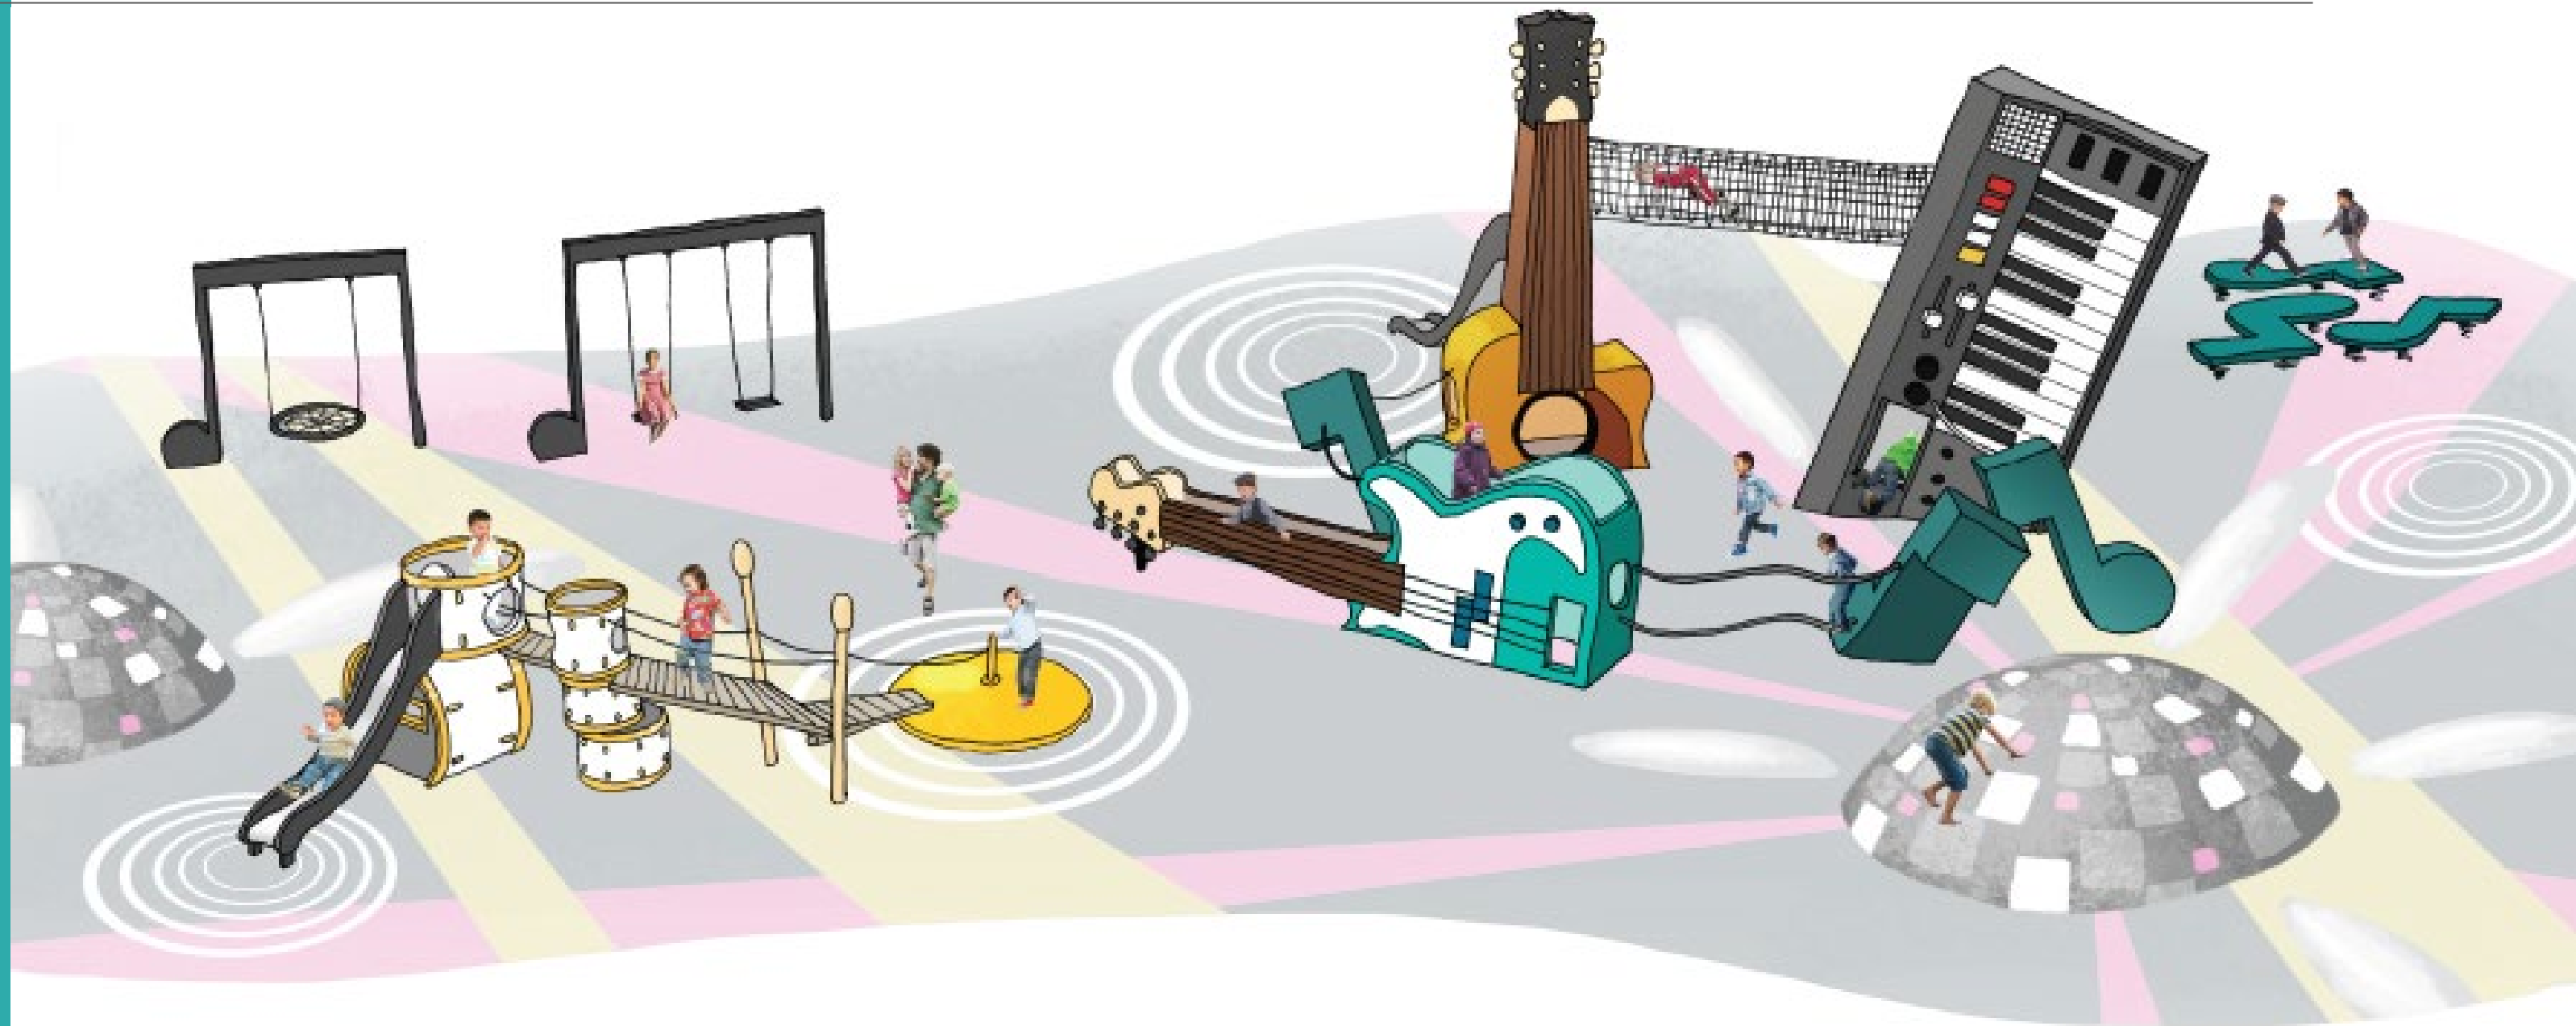

Fishing Pier

Maurice Gibb Memorial

Maurice Gibb Memorial – Closer Look

“You Should Be Dancing” By Monstrum

View Facing East

“You Should Be Dancing” By Monstrum

View Facing South

“You Should Be Dancing” By Monstrum

View Facing West

“You Should Be Dancing” By Monstrum

View Facing North

“You Should Be Dancing” By Monstrum

Flügger Wood Tex Dækkende (NCS Color Codes)

| | | | | | |
|----------|-------------|-------------|-------------|-------------|-------------|
| S 9000-N | S 1000-N | S 5010-B90G | S 6020-Y60R | S 2050-B70G | S 1080-Y80R |
| S 6502-B | S 2005-Y20R | S 1030-Y20R | S 1080-Y | S 5030-R90B | |