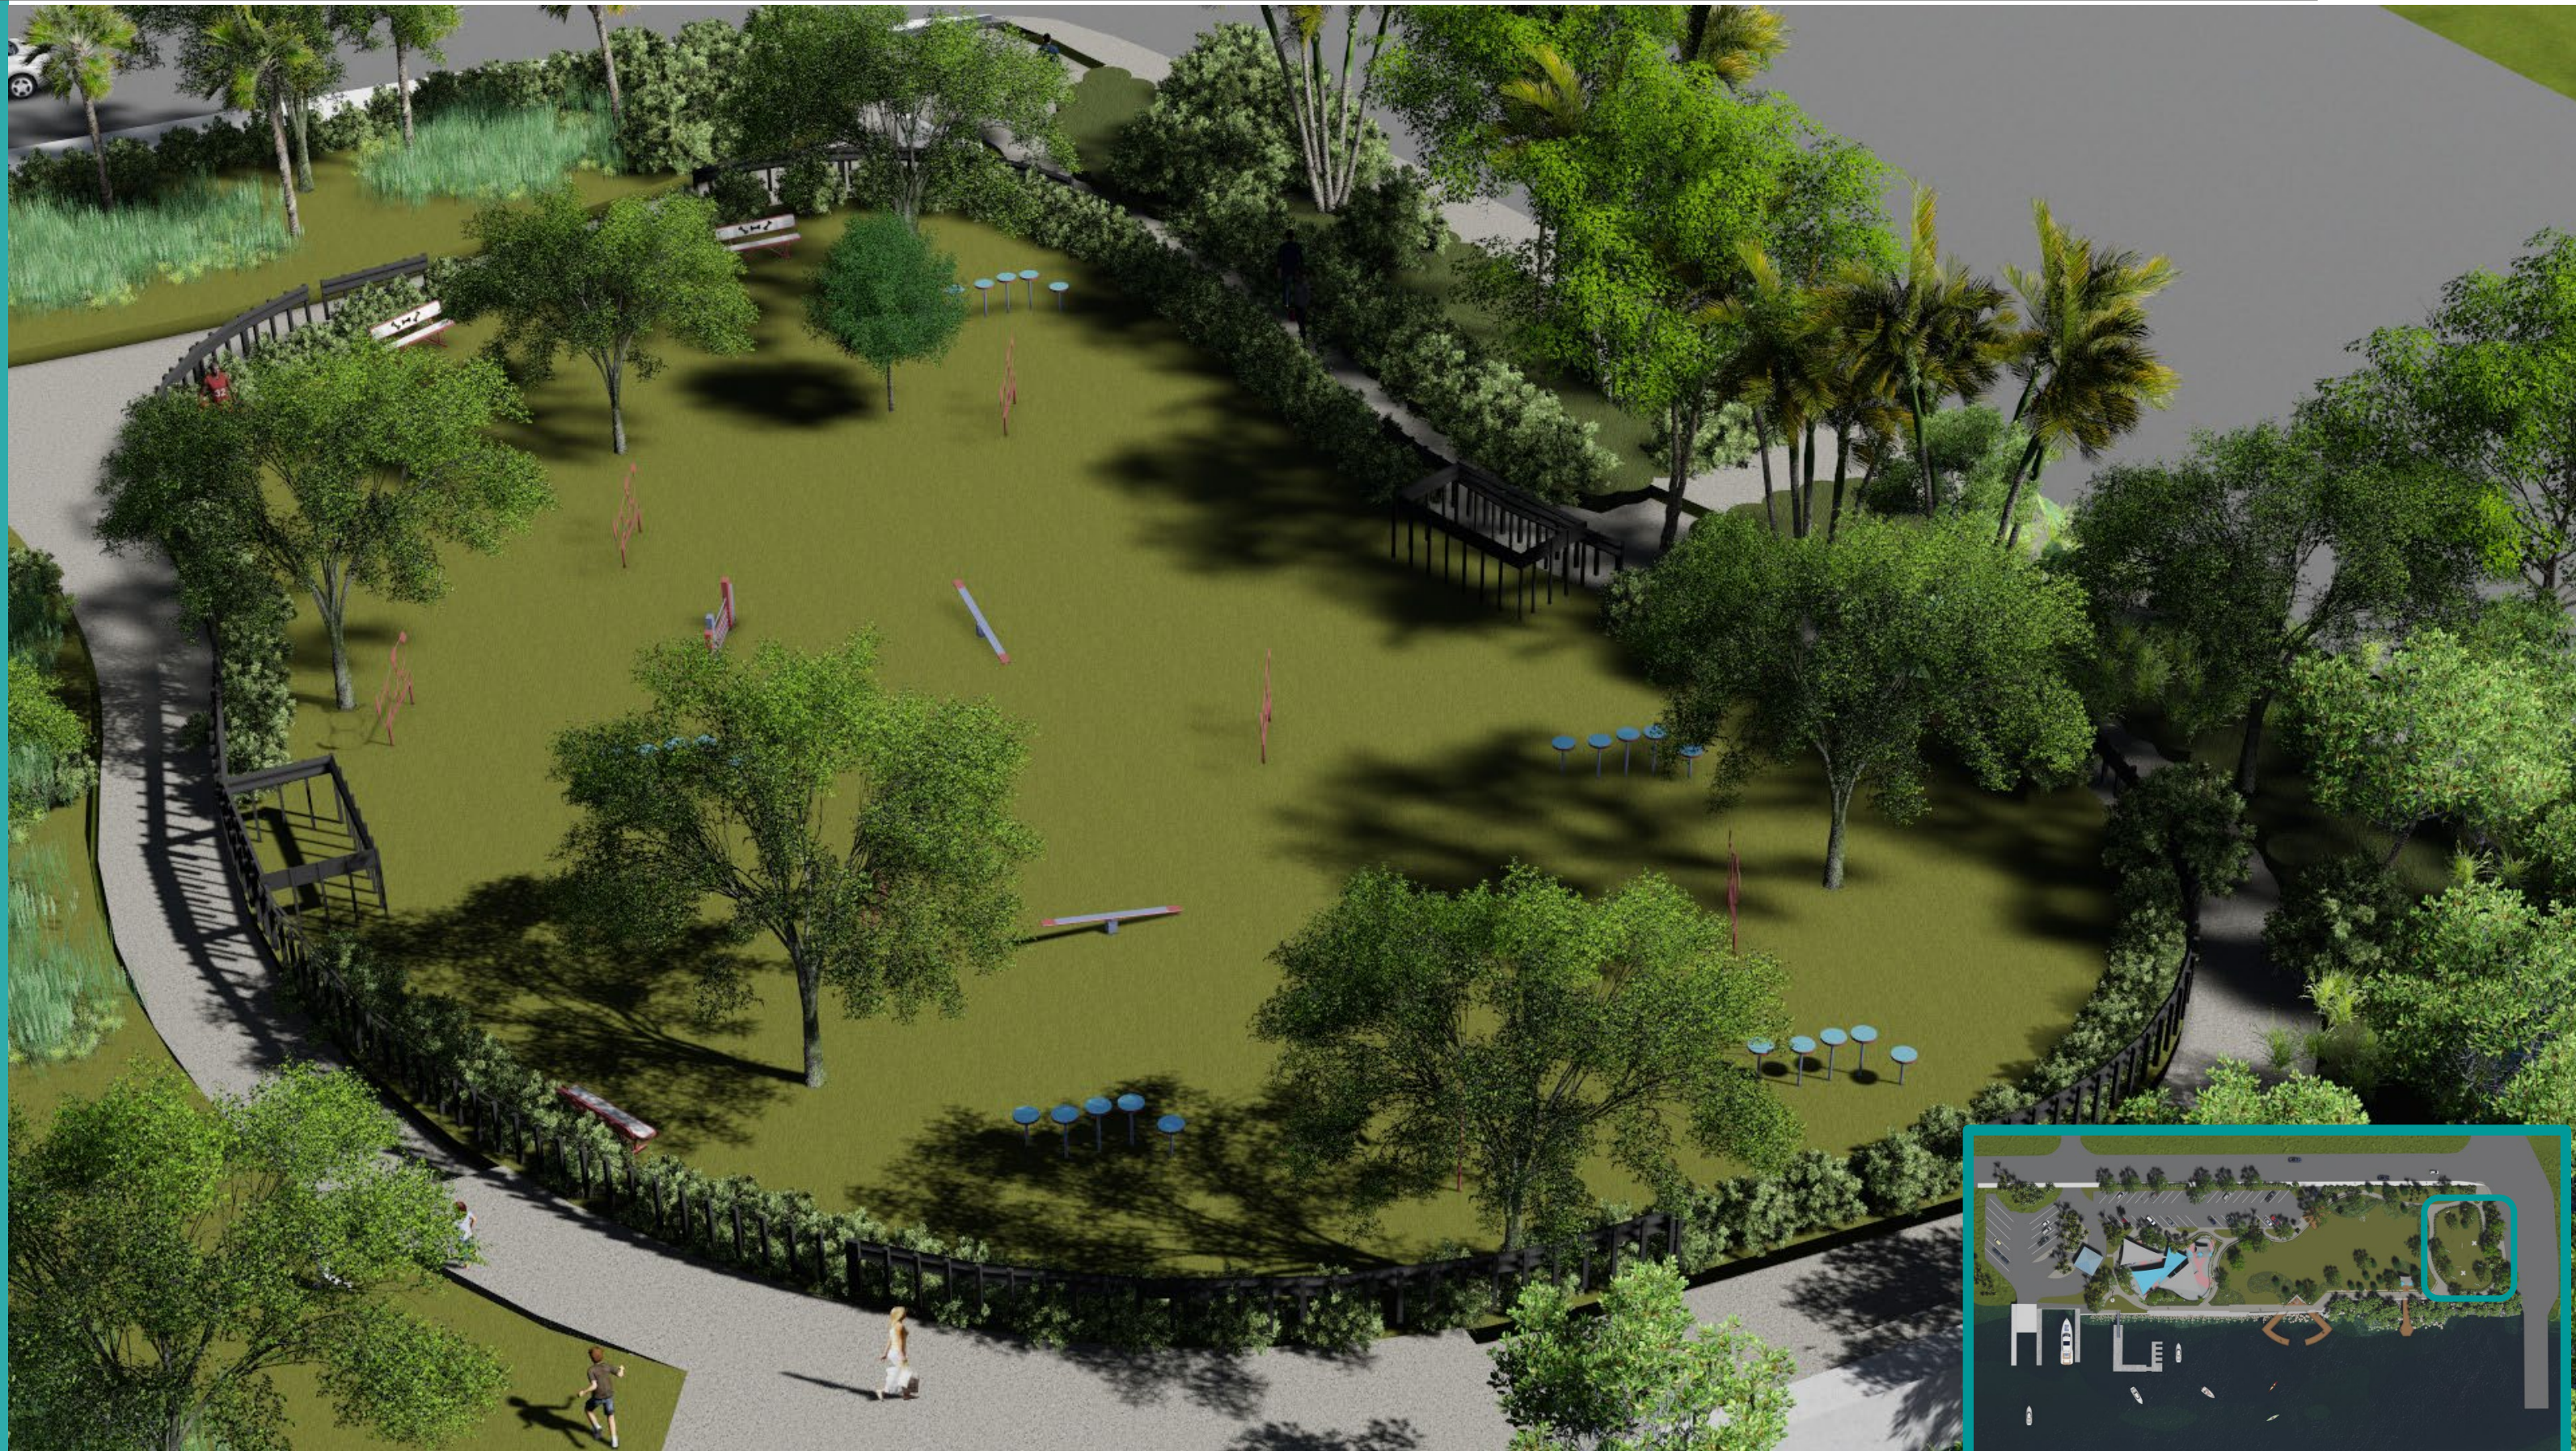

MAURICE GIBB MEMORIAL PARK

SUNSET HARBOUR NEIGHBORHOOD ASSOCIATION BOARD MEETING

MIAMI BEACH
February 23, 2023

Site Plan

Drop-Off Area

Dog Park

Mangrove Shoreline

Overlook Platform

Fishing Pier

Maurice Gibb Memorial

Maurice Gibb Memorial – Closer Look

“You Should Be Dancing” By Monstrum

View Facing East

“You Should Be Dancing” By Monstrum

View Facing South

“You Should Be Dancing” By Monstrum

View Facing West

“You Should Be Dancing” By Monstrum

View Facing North

“You Should Be Dancing” By Monstrum

Flügger Wood Tex Dækkende (NCS Color Codes)

| | | | | | |
|----------|-------------|-------------|-------------|-------------|-------------|
| S 9000-N | S 1000-N | S 5010-B90G | S 6020-Y60R | S 2050-B70G | S 1080-Y80R |
| S 6502-B | S 2005-Y20R | S 1030-Y20R | S 1080-Y | S 5030-R90B | |