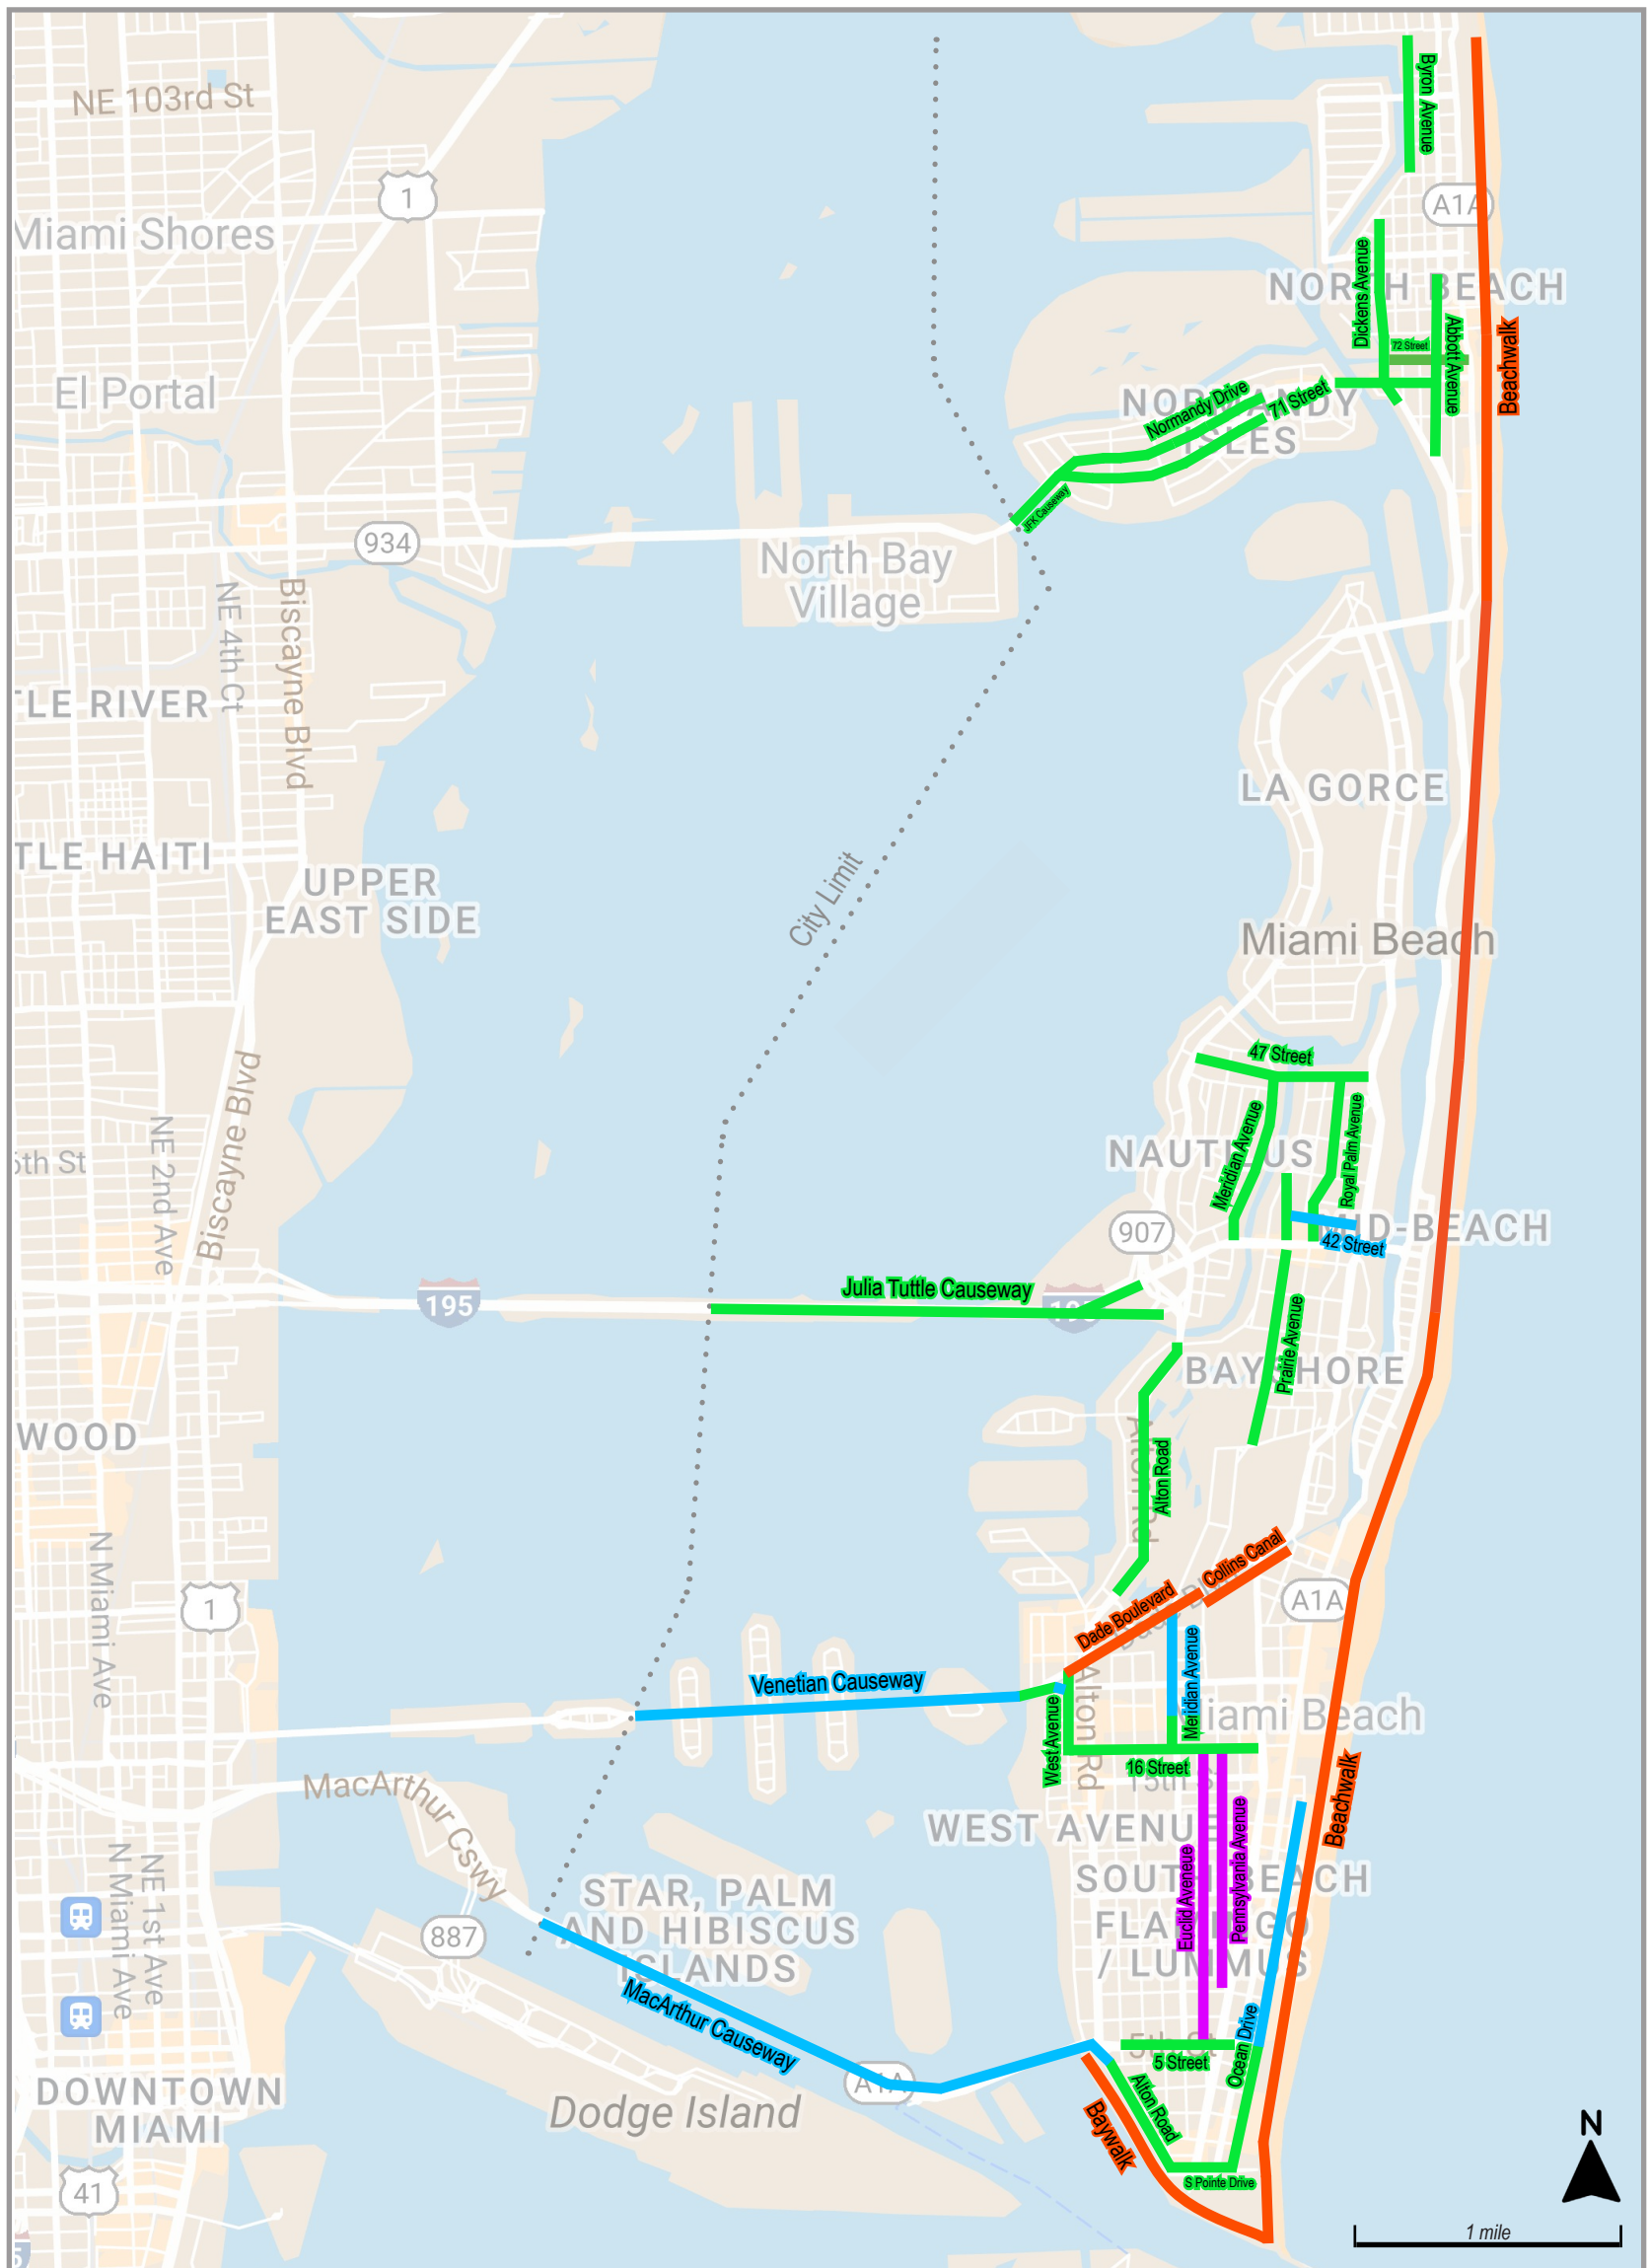

MIAMI BEACH

Current Bicycle Network

As of December 2023

LEGEND

Existing Facilities

-  Protected Bicycle Lane
-  Buffered Bicycle Lane
-  Conventional Bicycle Lane
-  Shared Use Path