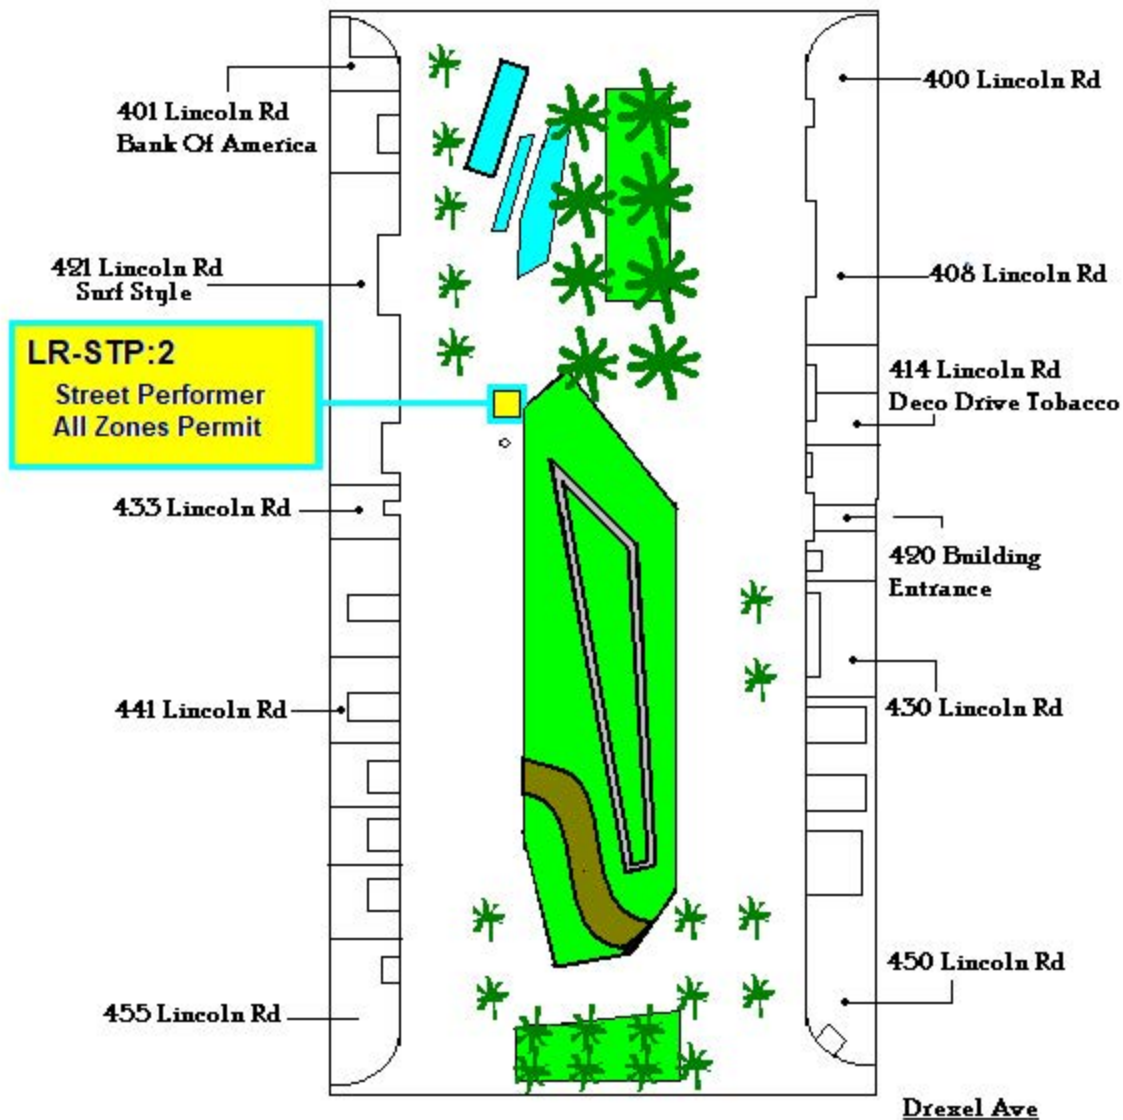

400 Block

Washington Ave