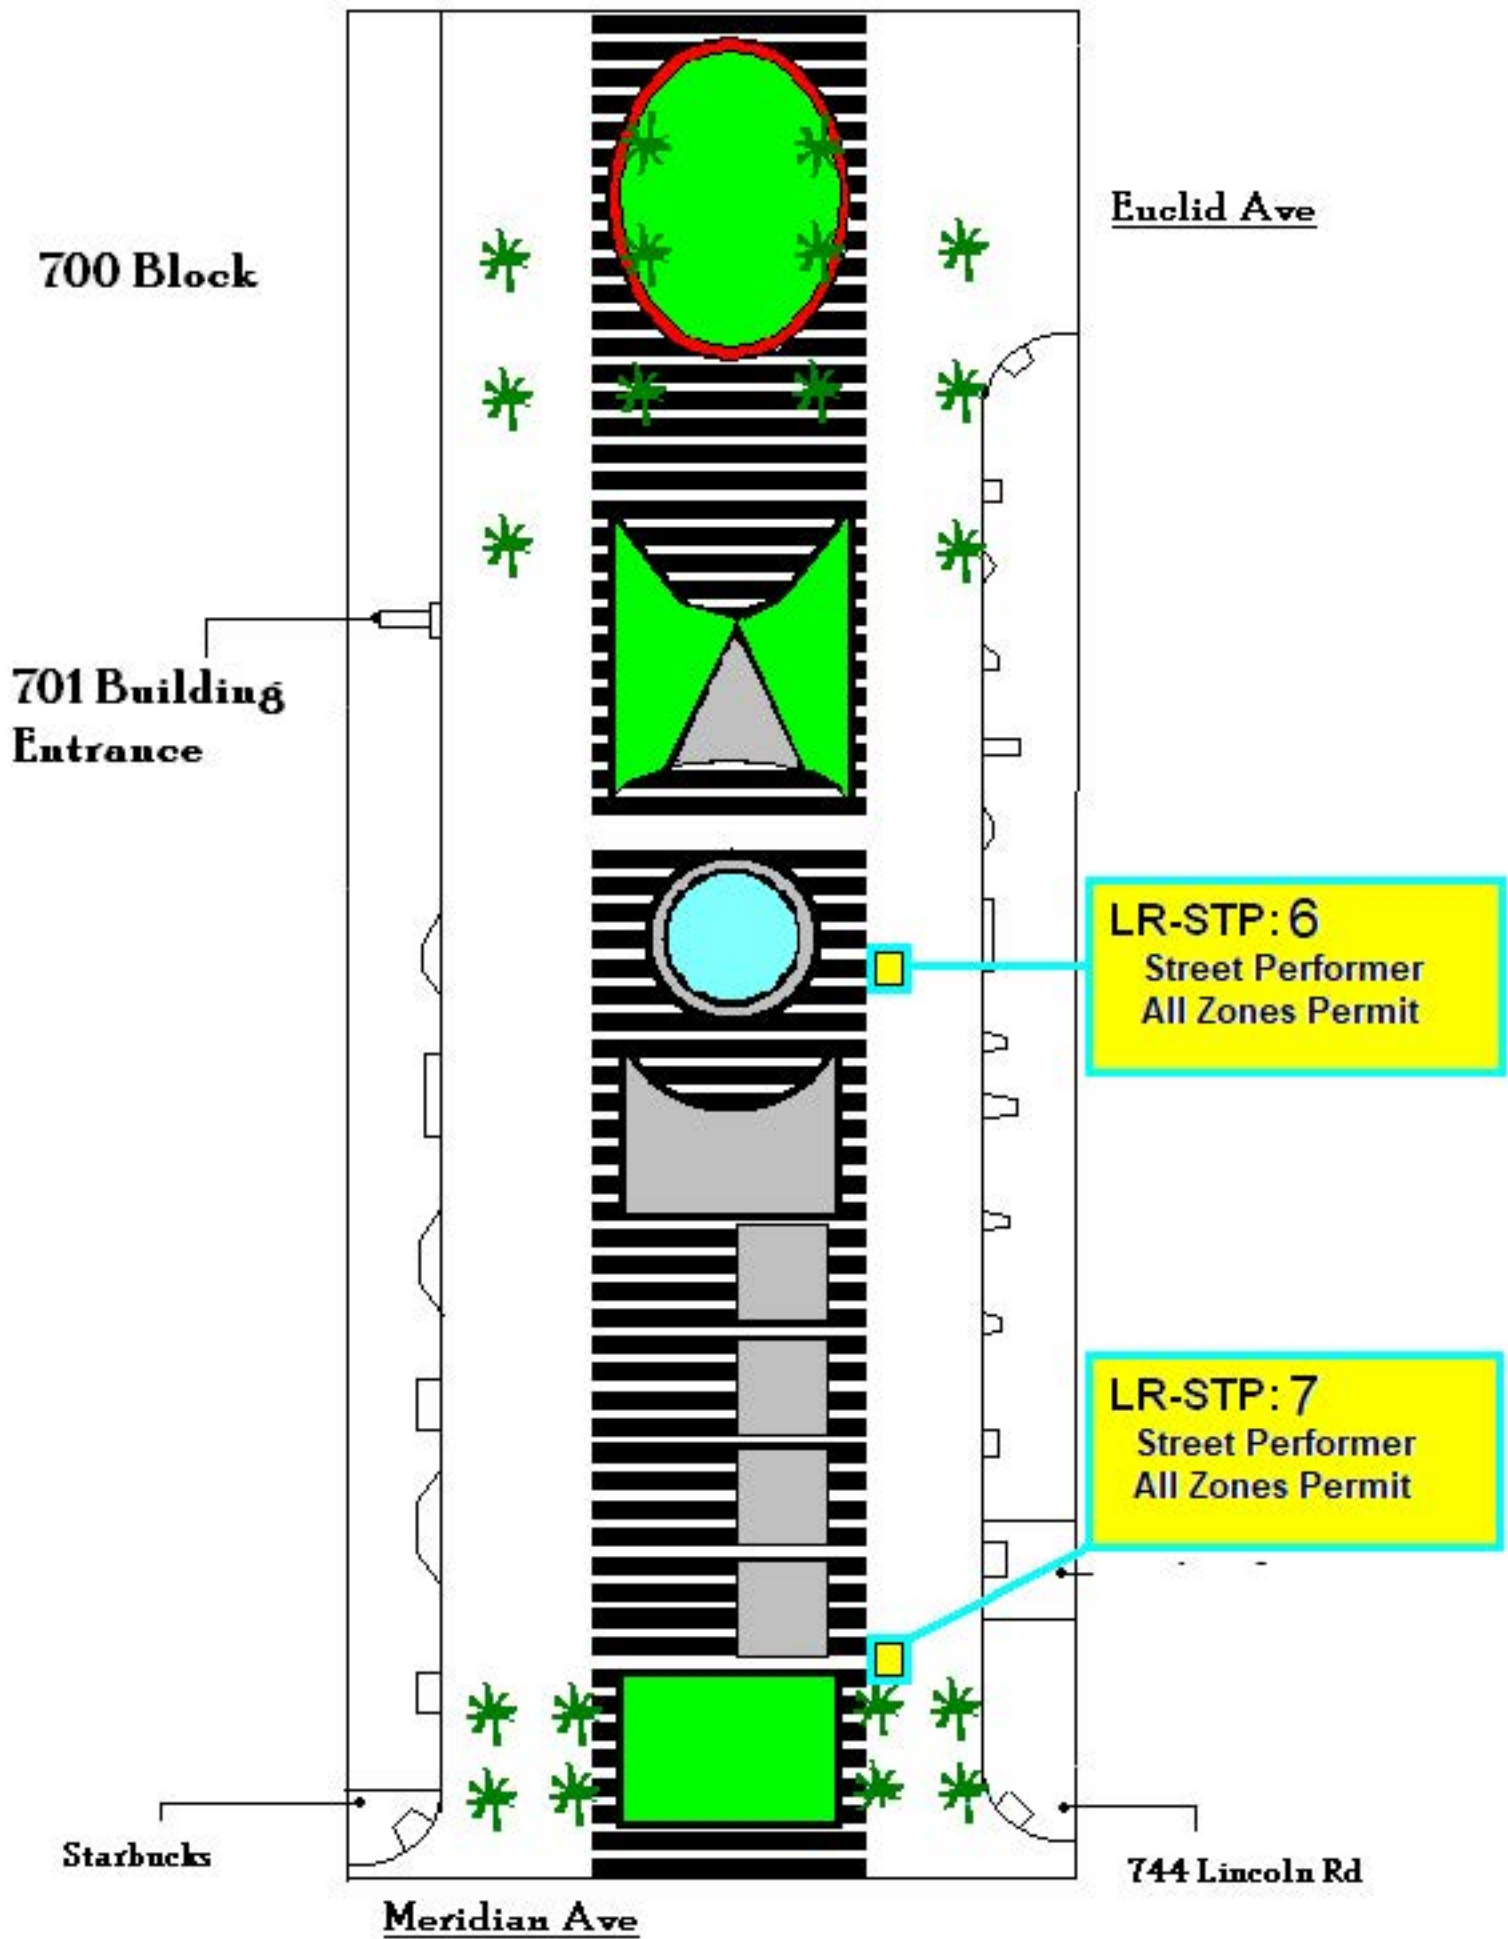

A: Artist
B:

530 Lincoln Rd

LR-STP: 4

Street Performer
All Zones Permit

LR-ART: 11

A: Artist
B:

LR-ART: 12

A: Artist
B:

LR-STP: 5

Street Performer
All Zones Permit

Pennsylvania Ave

546
Lincoln Rd

800 Block

Meridian Ave

801 Lincoln Rd

LR-ART:13

846 Lincoln Rd

845 Lincoln Rd

Jefferson Ave

900 Block

Jefferson Ave

LR-STP: 8
Street Performer
All Zones Permit

901 Lincoln Rd
Victoria's Secret

915 Lincoln Rd