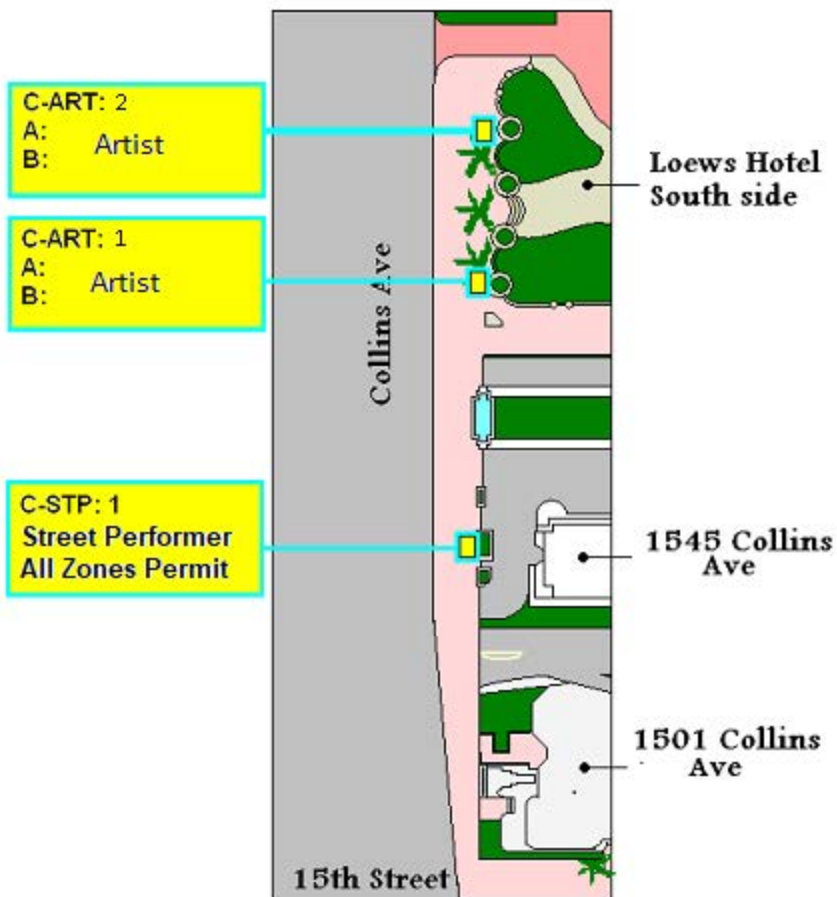

Michigan Ave

1000 Block

Michigan Ave

LR-STP:10
Street Performer
All Zones Permit

1001 Lincoln Rd
The GAP

LR-STP:11
Street Performer
All Zones Permit

1025 Lincoln Rd

1029 Lincoln Rd
1031 Lincoln Rd

W-ART: 4

A: Artist

B:

W-ART: 3

A: Artist

B:

Washington Ave from
Lincoln Rd to 17th Street
(West Side)

**Washington Ave from
Lincoln Rd to 17th Street
(East Side)**

**1500 Block Collins Ave
East Side**

C-ART: 3
A: Artist
B:

1600 Block Collins Ave
East Side

16th Street

C-STP: 2

**Street Performer
All Zones Permit**

C-ART: 5

A: Artist

B:

C-ART: 4

A: Artist

B:

**Anchor Shops
Locations**

C-ART: 6
A: Artist
B:

200 Lincoln Rd

1626 Collins Ave